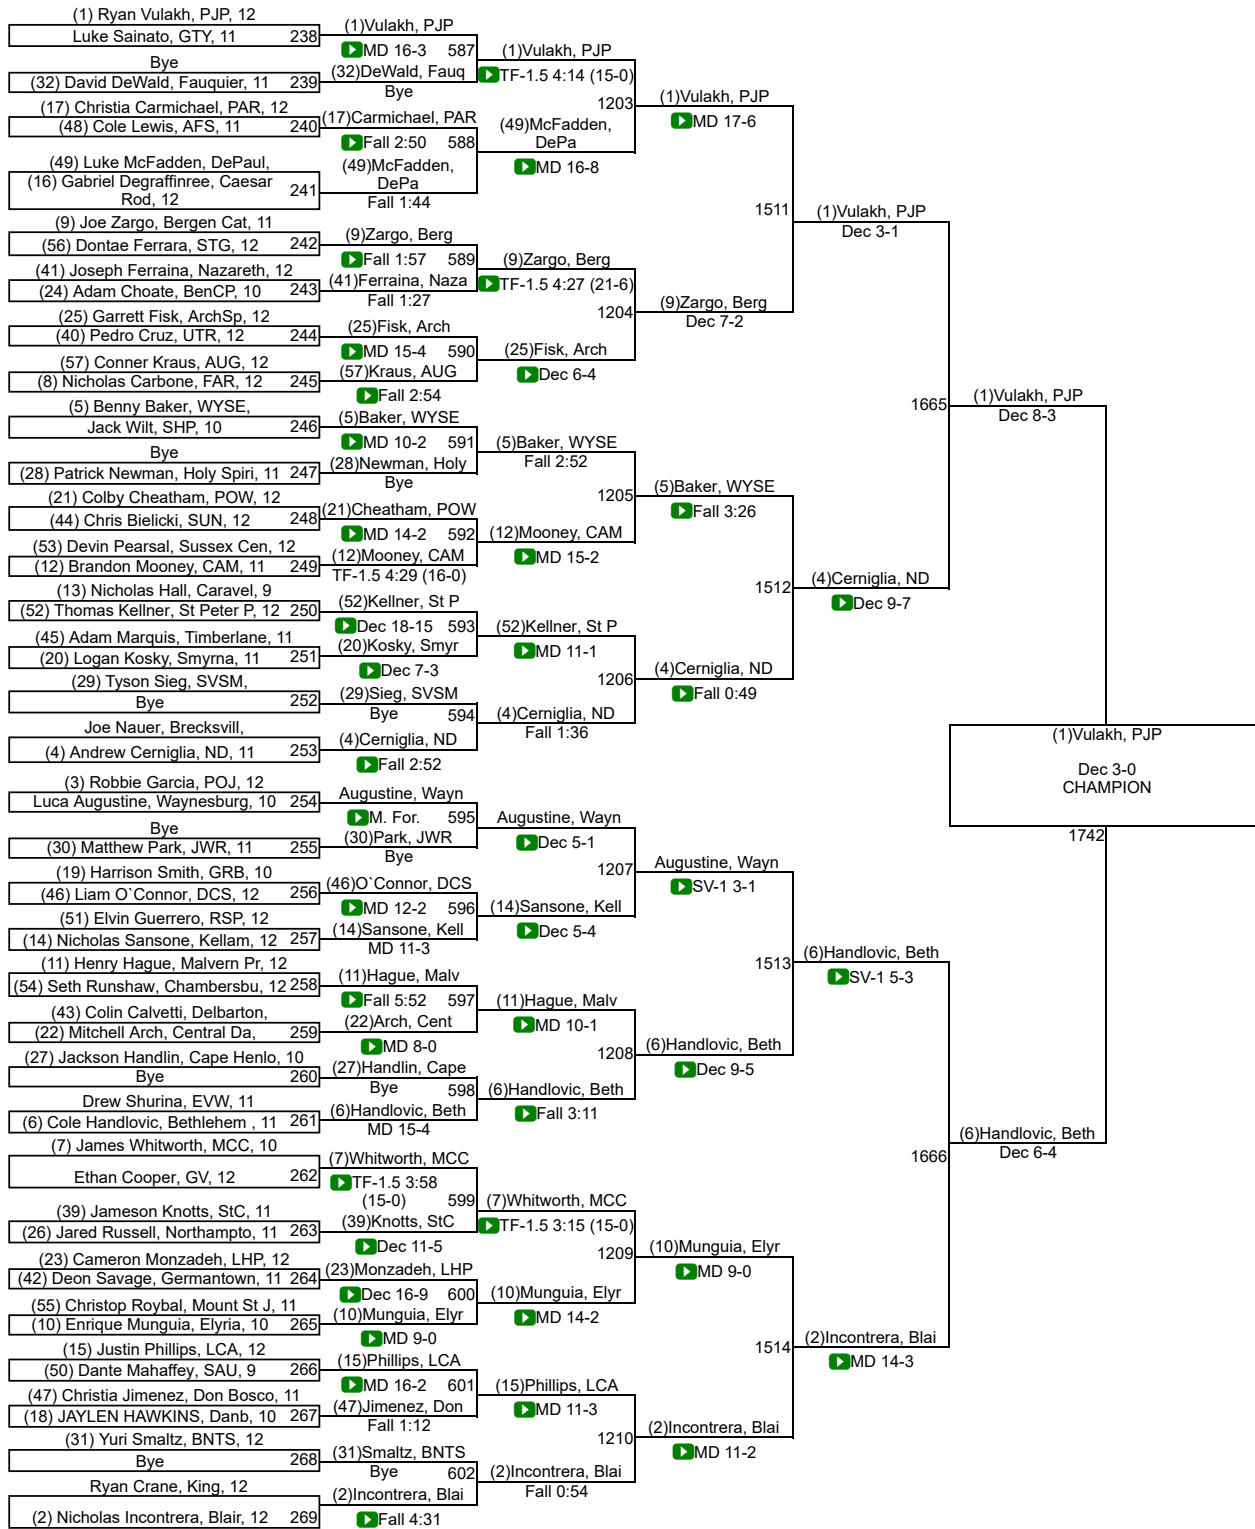

26th Annual Beast of the East

26th Annual Beast of the East

26th Annual Beast of the East

120

126lbs - 26th Annual Beast of the East

26th Annual Beast of the East

132

132lbs - 26th Annual Beast of the East

26th Annual Beast of the East

26th Annual Beast of the East

145lbs - 26th Annual Beast of the East

26th Annual Beast of the East

152

152lbs - 26th Annual Beast of the East

26th Annual Beast of the East

26th Annual Beast of the East

170

26th Annual Beast of the East

182lbs - 26th Annual Beast of the East

26th Annual Beast of the East

195lbs - 26th Annual Beast of the East

26th Annual Beast of the East

220

220lbs - 26th Annual Beast of the East

26th Annual Beast of the East