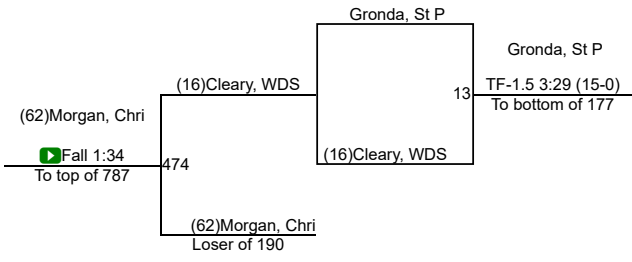

26th Annual Beast of the East

26th Annual Beast of the East

26th Annual Beast of the East

120

126lbs - 26th Annual Beast of the East

26th Annual Beast of the East

132

132lbs - 26th Annual Beast of the East

26th Annual Beast of the East

26th Annual Beast of the East

145lbs - 26th Annual Beast of the East

26th Annual Beast of the East

152

152lbs - 26th Annual Beast of the East

26th Annual Beast of the East

26th Annual Beast of the East