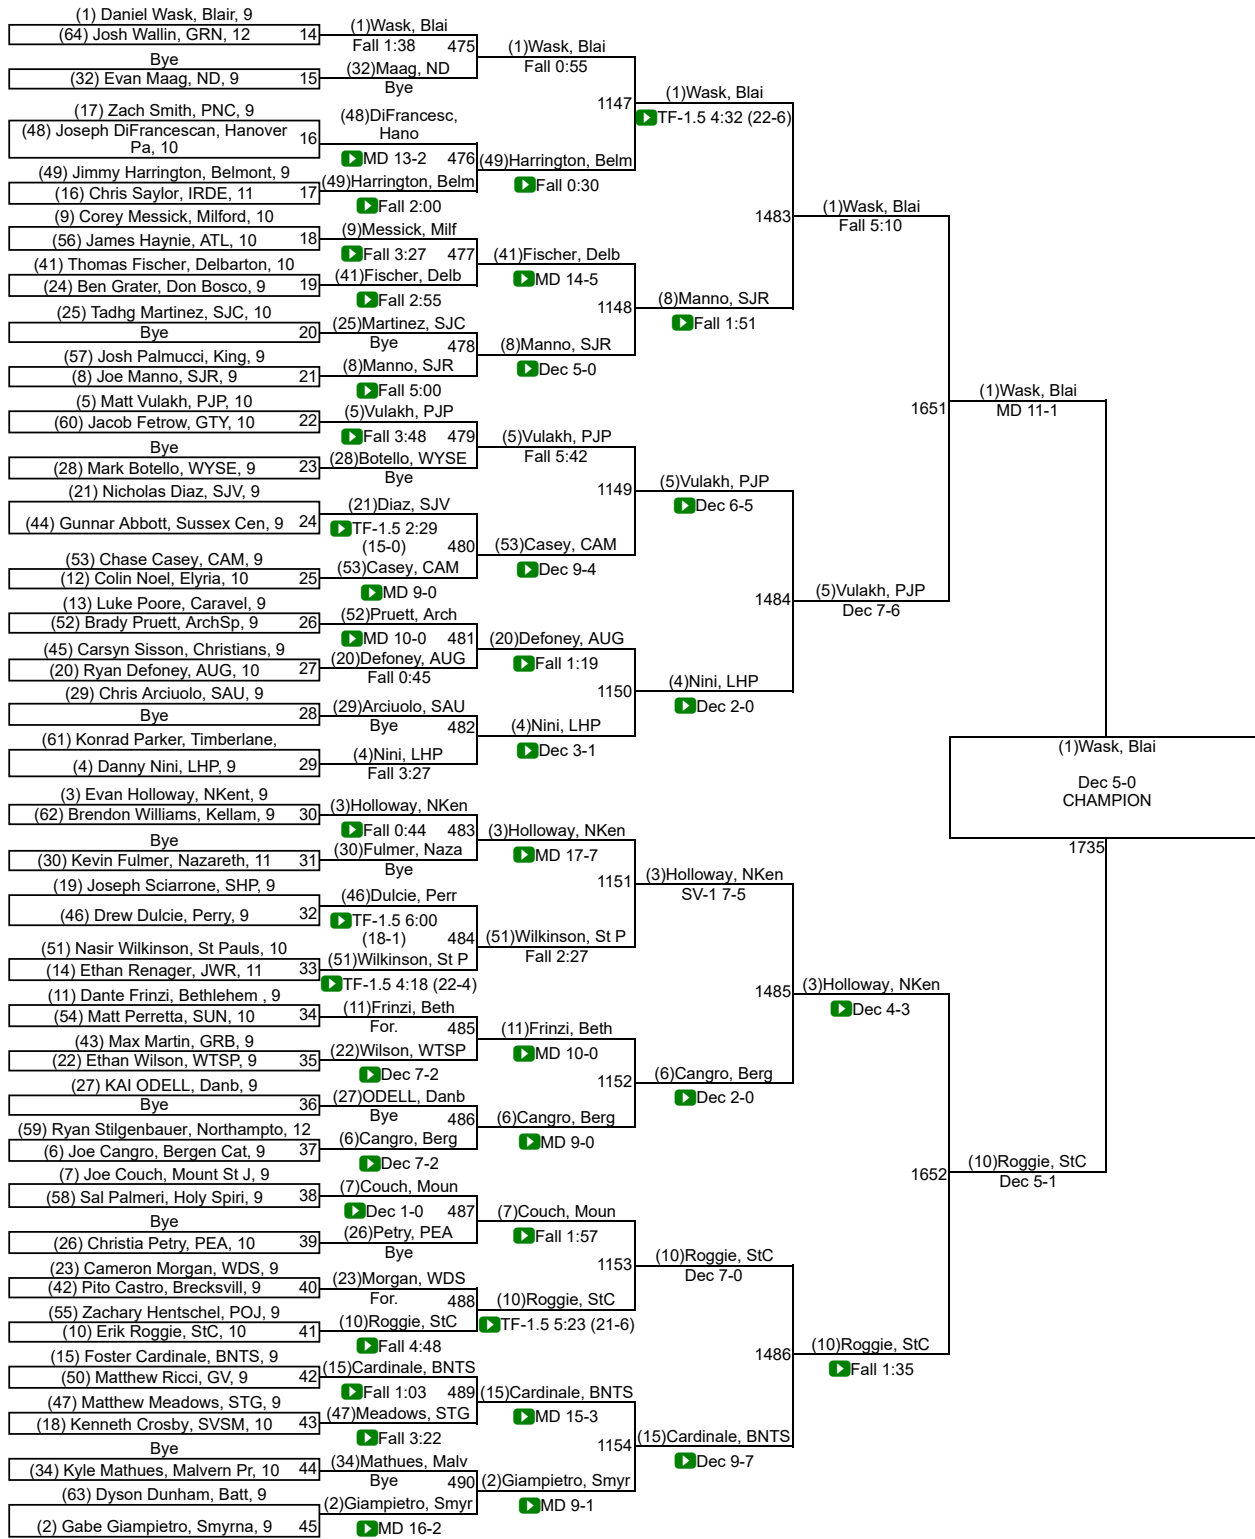

26th Annual Beast of the East

26th Annual Beast of the East

26th Annual Beast of the East

120

126lbs - 26th Annual Beast of the East

26th Annual Beast of the East

132

132lbs - 26th Annual Beast of the East

26th Annual Beast of the East

26th Annual Beast of the East

145lbs - 26th Annual Beast of the East

26th Annual Beast of the East

152

152lbs - 26th Annual Beast of the East

26th Annual Beast of the East

26th Annual Beast of the East

170

26th Annual Beast of the East

182lbs - 26th Annual Beast of the East

26th Annual Beast of the East

195lbs - 26th Annual Beast of the East

26th Annual Beast of the East

220

220lbs - 26th Annual Beast of the East

26th Annual Beast of the East