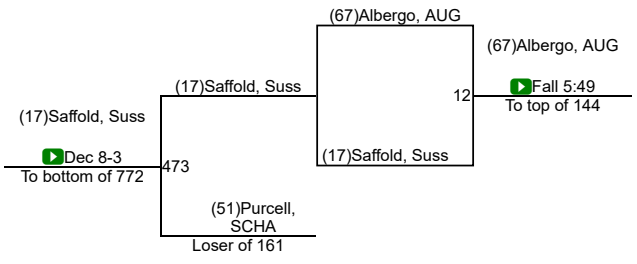

26th Annual Beast of the East

26th Annual Beast of the East

26th Annual Beast of the East

120

126lbs - 26th Annual Beast of the East

26th Annual Beast of the East

132

132lbs - 26th Annual Beast of the East

26th Annual Beast of the East

26th Annual Beast of the East

145lbs - 26th Annual Beast of the East

26th Annual Beast of the East

152

152lbs - 26th Annual Beast of the East

26th Annual Beast of the East

26th Annual Beast of the East

170

26th Annual Beast of the East

182lbs - 26th Annual Beast of the East

26th Annual Beast of the East

195lbs - 26th Annual Beast of the East

26th Annual Beast of the East

220

220lbs - 26th Annual Beast of the East