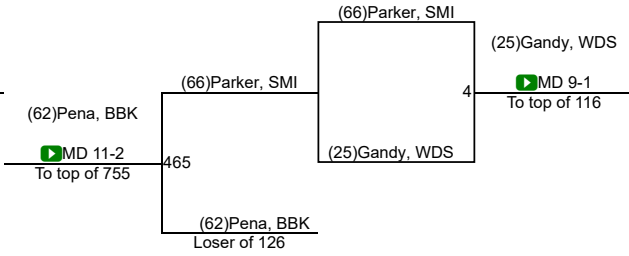

26th Annual Beast of the East

26th Annual Beast of the East

26th Annual Beast of the East

120

126lbs - 26th Annual Beast of the East

26th Annual Beast of the East

132

132lbs - 26th Annual Beast of the East

26th Annual Beast of the East

26th Annual Beast of the East

145lbs - 26th Annual Beast of the East

26th Annual Beast of the East

152

152lbs - 26th Annual Beast of the East

26th Annual Beast of the East

26th Annual Beast of the East