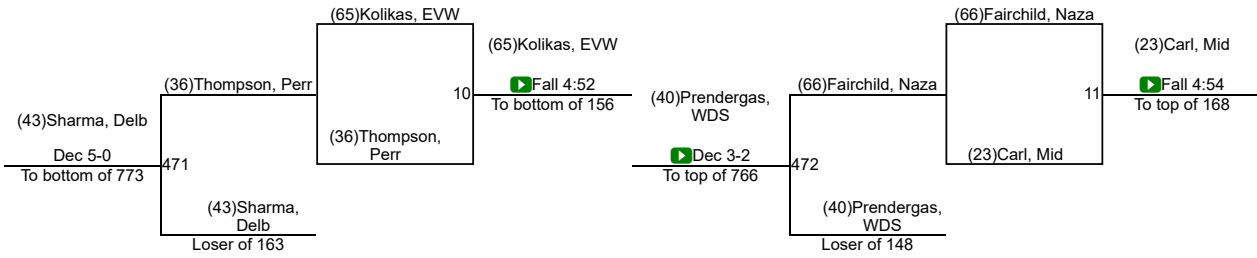

26th Annual Beast of the East

26th Annual Beast of the East

26th Annual Beast of the East

120

126lbs - 26th Annual Beast of the East

26th Annual Beast of the East

132

132lbs - 26th Annual Beast of the East

26th Annual Beast of the East

26th Annual Beast of the East

145lbs - 26th Annual Beast of the East

26th Annual Beast of the East

152

152lbs - 26th Annual Beast of the East

26th Annual Beast of the East

26th Annual Beast of the East