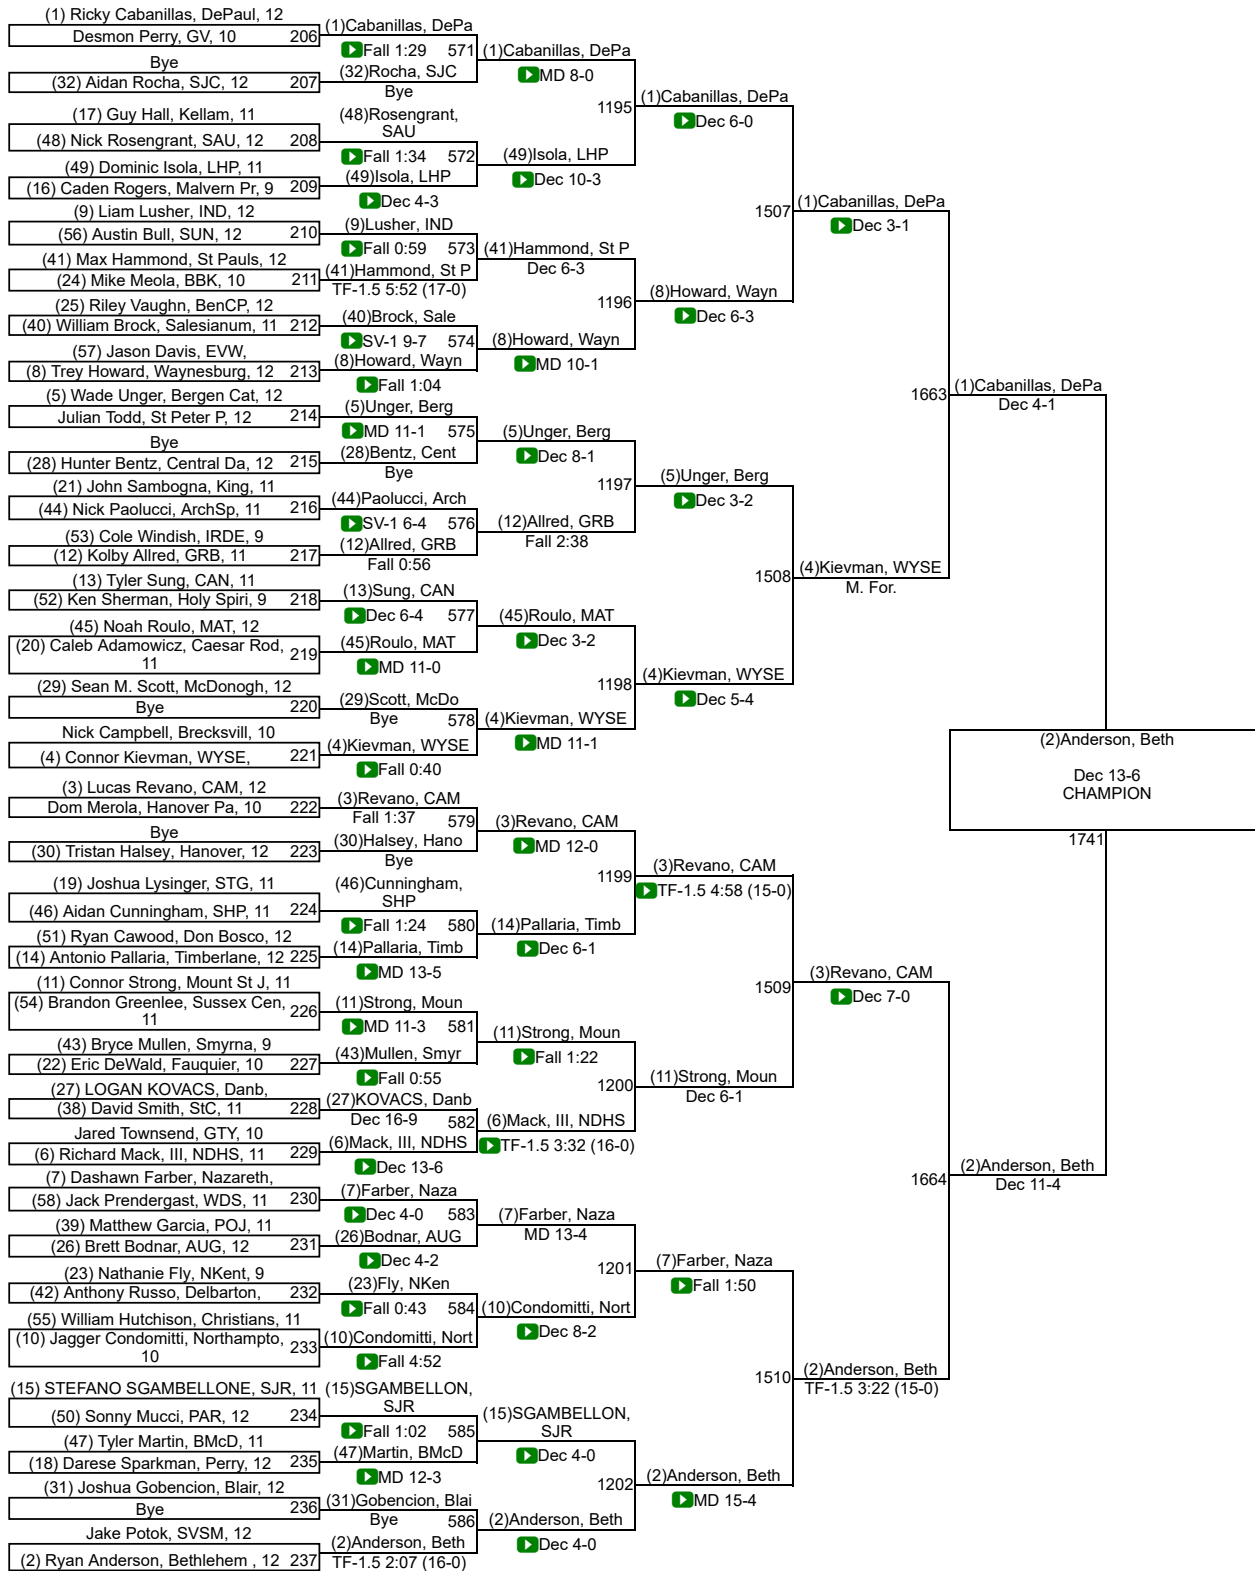

26th Annual Beast of the East

26th Annual Beast of the East

26th Annual Beast of the East

120

126lbs - 26th Annual Beast of the East

26th Annual Beast of the East

132

132lbs - 26th Annual Beast of the East

26th Annual Beast of the East

26th Annual Beast of the East

145lbs - 26th Annual Beast of the East

26th Annual Beast of the East

152

152lbs - 26th Annual Beast of the East

26th Annual Beast of the East

26th Annual Beast of the East

170

26th Annual Beast of the East

182lbs - 26th Annual Beast of the East

26th Annual Beast of the East

195lbs - 26th Annual Beast of the East

26th Annual Beast of the East

220

220lbs - 26th Annual Beast of the East

26th Annual Beast of the East