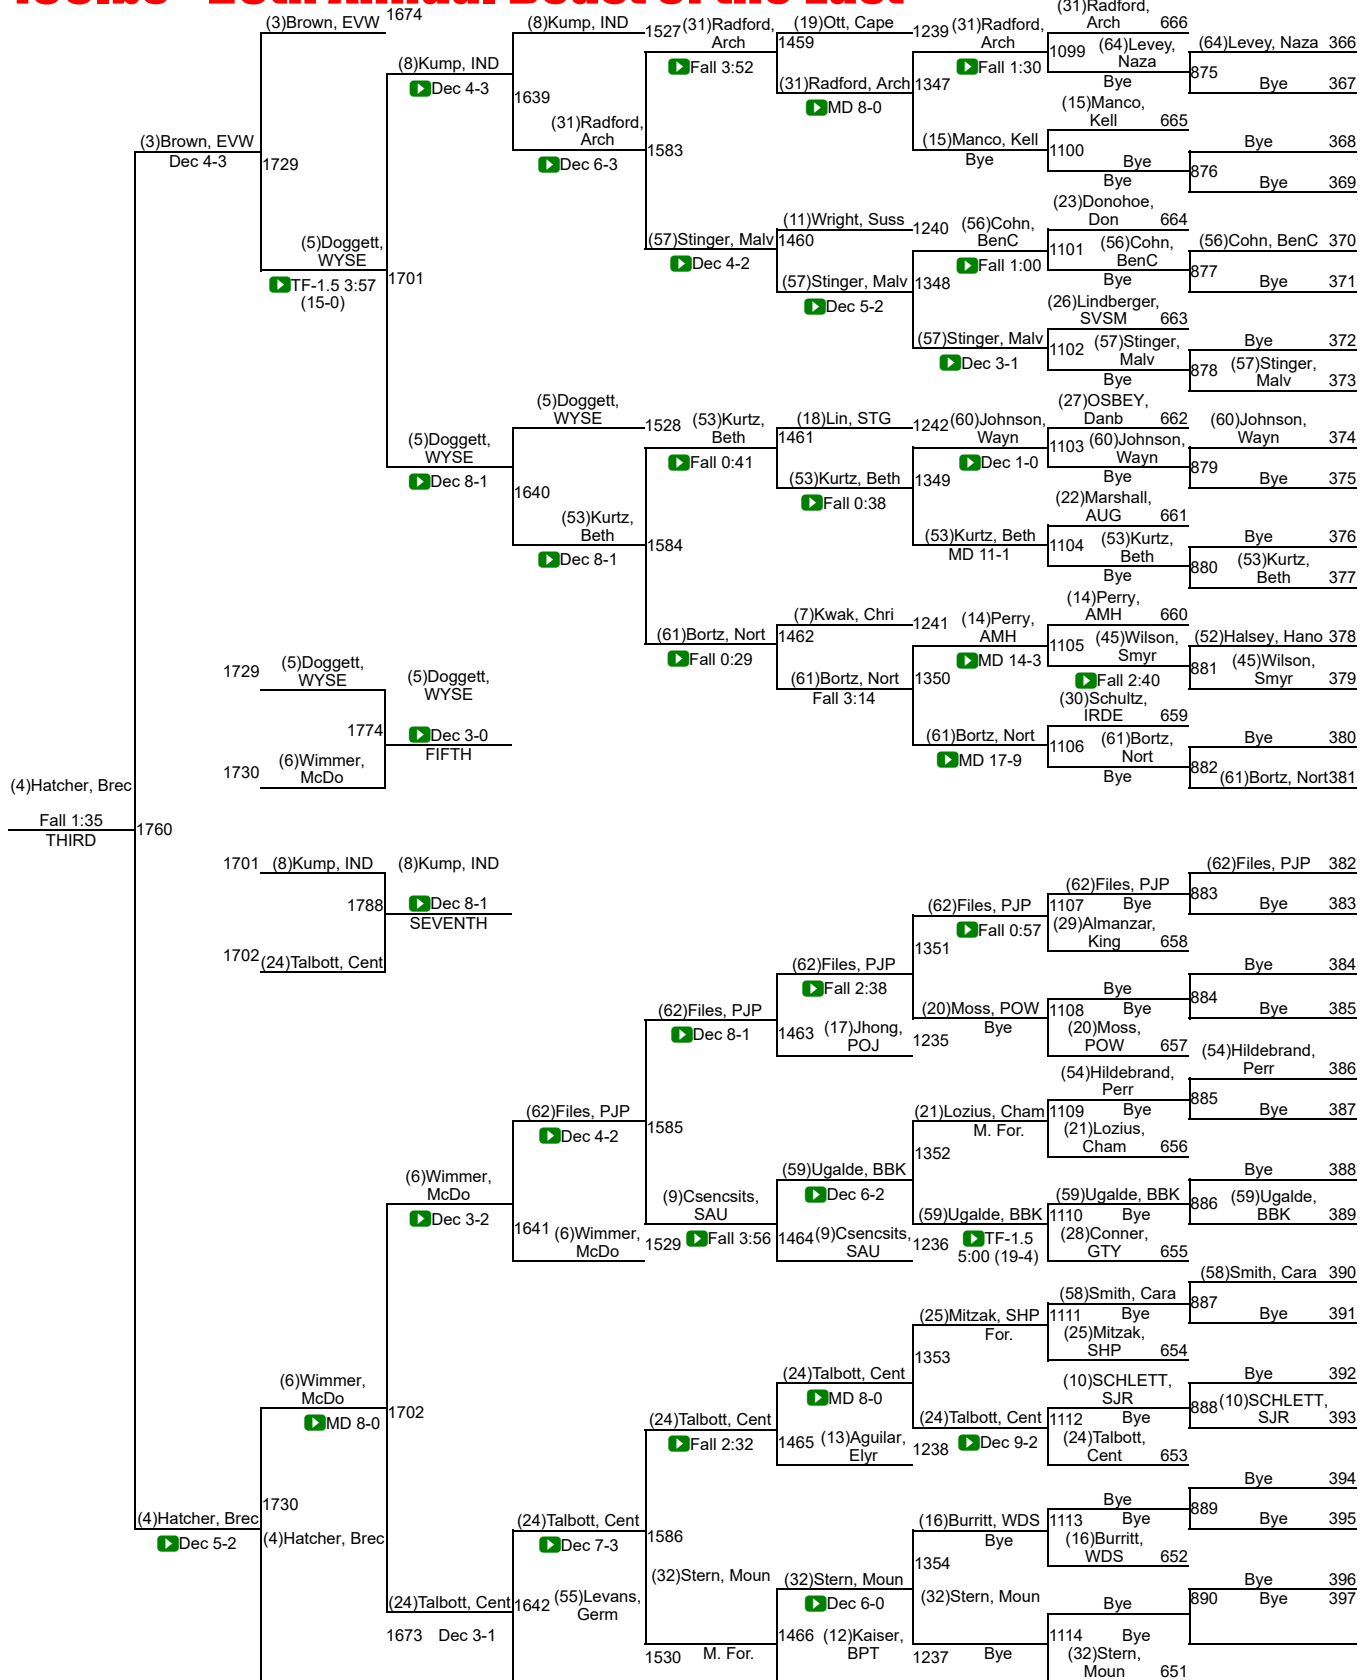

26th Annual Beast of the East

26th Annual Beast of the East

26th Annual Beast of the East

120

126lbs - 26th Annual Beast of the East

26th Annual Beast of the East

132

132lbs - 26th Annual Beast of the East

26th Annual Beast of the East

26th Annual Beast of the East

145lbs - 26th Annual Beast of the East

26th Annual Beast of the East

152

152lbs - 26th Annual Beast of the East

26th Annual Beast of the East

26th Annual Beast of the East

170

26th Annual Beast of the East

182lbs - 26th Annual Beast of the East

26th Annual Beast of the East

195lbs - 26th Annual Beast of the East

26th Annual Beast of the East

220

220lbs - 26th Annual Beast of the East

26th Annual Beast of the East