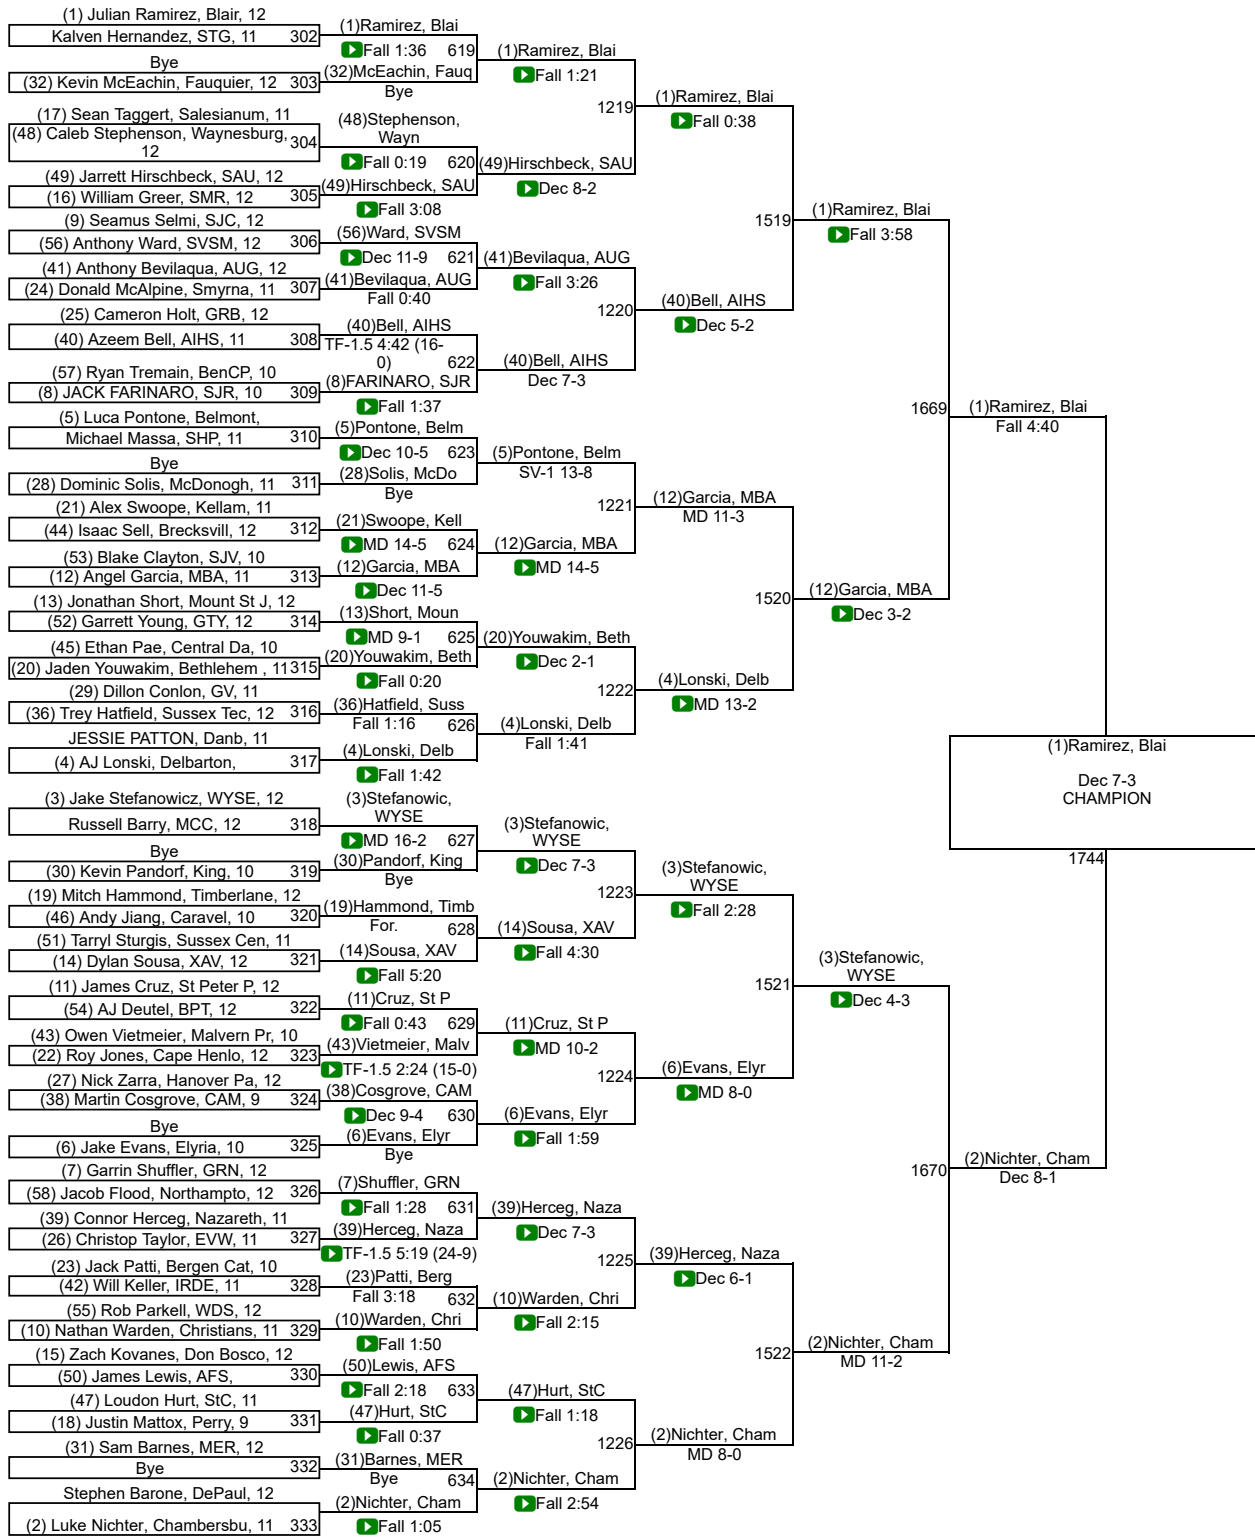

26th Annual Beast of the East

26th Annual Beast of the East

26th Annual Beast of the East

120

126lbs - 26th Annual Beast of the East

26th Annual Beast of the East

132

132lbs - 26th Annual Beast of the East

26th Annual Beast of the East

26th Annual Beast of the East

145lbs - 26th Annual Beast of the East

26th Annual Beast of the East

152

152lbs - 26th Annual Beast of the East

26th Annual Beast of the East

26th Annual Beast of the East

170

26th Annual Beast of the East

182lbs - 26th Annual Beast of the East

26th Annual Beast of the East

195lbs - 26th Annual Beast of the East

26th Annual Beast of the East

220

220lbs - 26th Annual Beast of the East

26th Annual Beast of the East