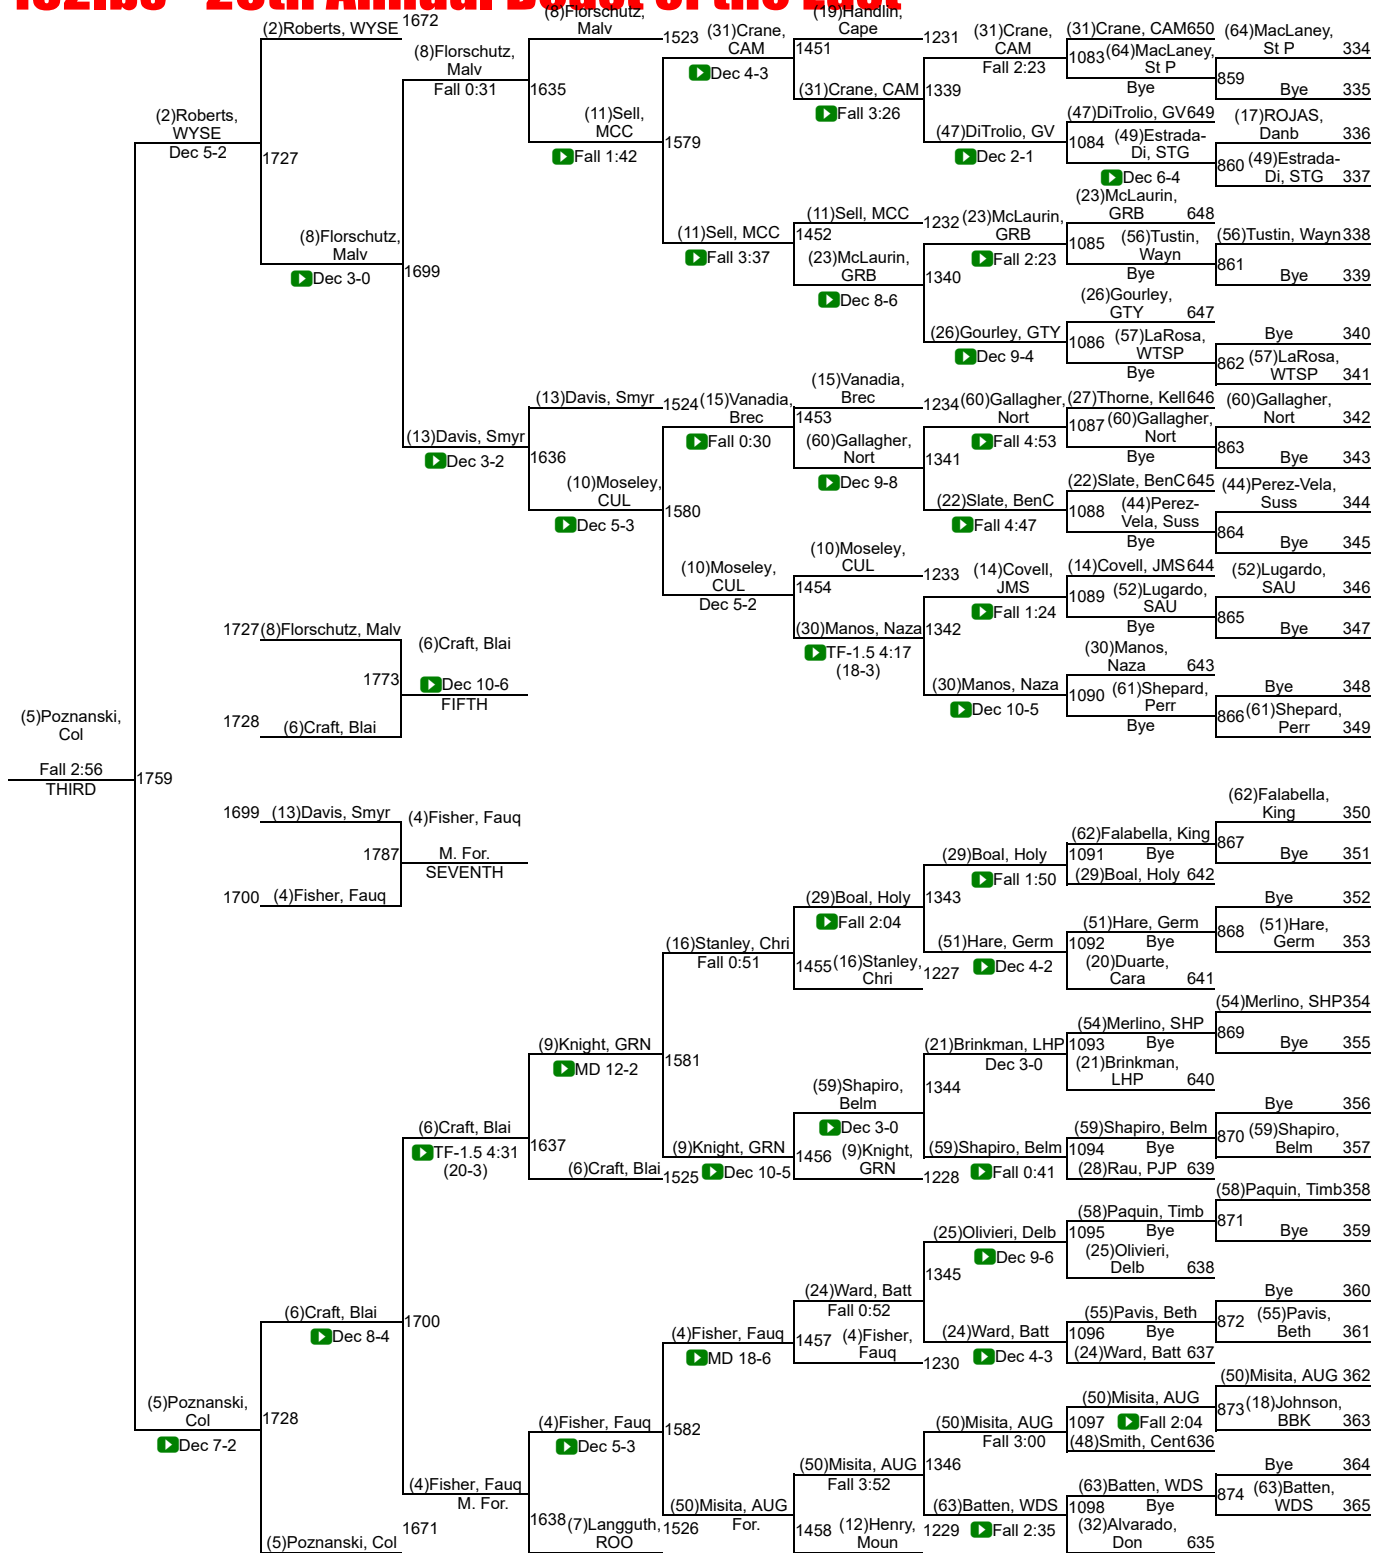

26th Annual Beast of the East

26th Annual Beast of the East

26th Annual Beast of the East

120

126lbs - 26th Annual Beast of the East

26th Annual Beast of the East

132

132lbs - 26th Annual Beast of the East

26th Annual Beast of the East

26th Annual Beast of the East

145lbs - 26th Annual Beast of the East

26th Annual Beast of the East

152

152lbs - 26th Annual Beast of the East

26th Annual Beast of the East

26th Annual Beast of the East

170

26th Annual Beast of the East

182lbs - 26th Annual Beast of the East

26th Annual Beast of the East

195lbs - 26th Annual Beast of the East

26th Annual Beast of the East

220

220lbs - 26th Annual Beast of the East

26th Annual Beast of the East