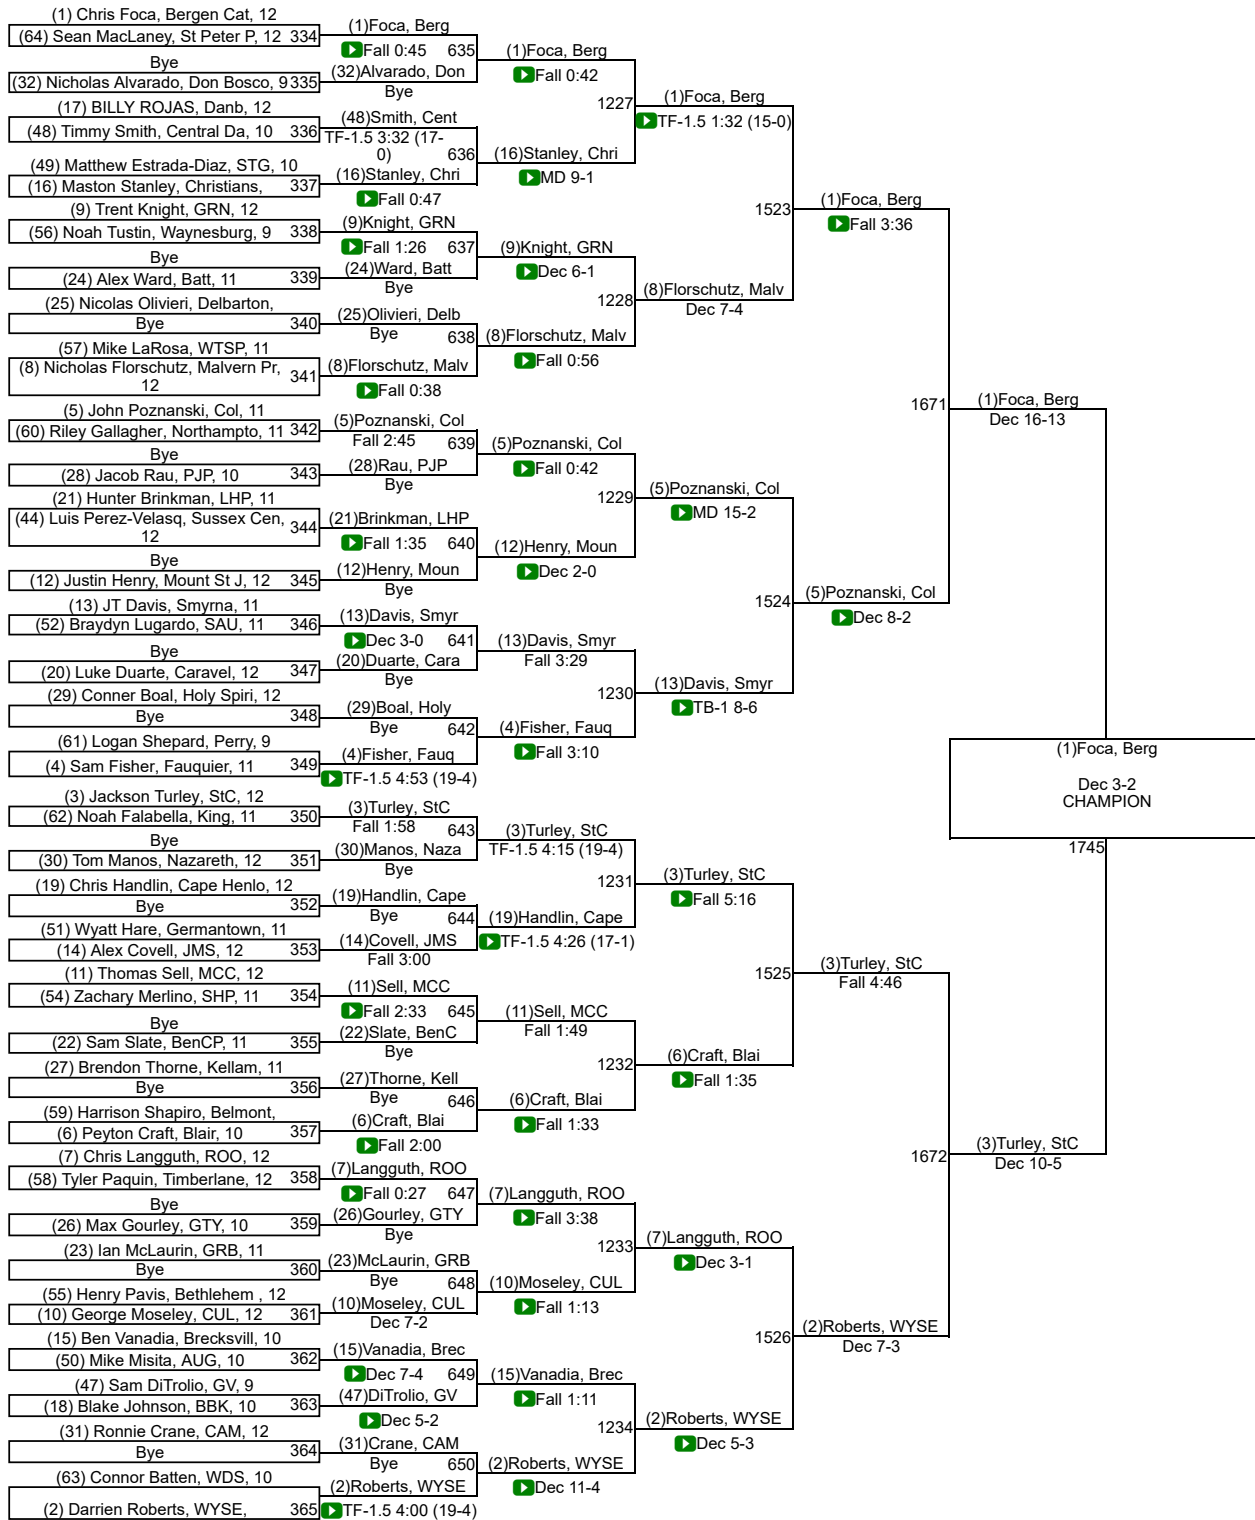

26th Annual Beast of the East

26th Annual Beast of the East

26th Annual Beast of the East

120

126lbs - 26th Annual Beast of the East

26th Annual Beast of the East

132

132lbs - 26th Annual Beast of the East

26th Annual Beast of the East

26th Annual Beast of the East

145lbs - 26th Annual Beast of the East

26th Annual Beast of the East

152

152lbs - 26th Annual Beast of the East

26th Annual Beast of the East

26th Annual Beast of the East

170

26th Annual Beast of the East

182lbs - 26th Annual Beast of the East

26th Annual Beast of the East

195lbs - 26th Annual Beast of the East

26th Annual Beast of the East

220

220lbs - 26th Annual Beast of the East

26th Annual Beast of the East