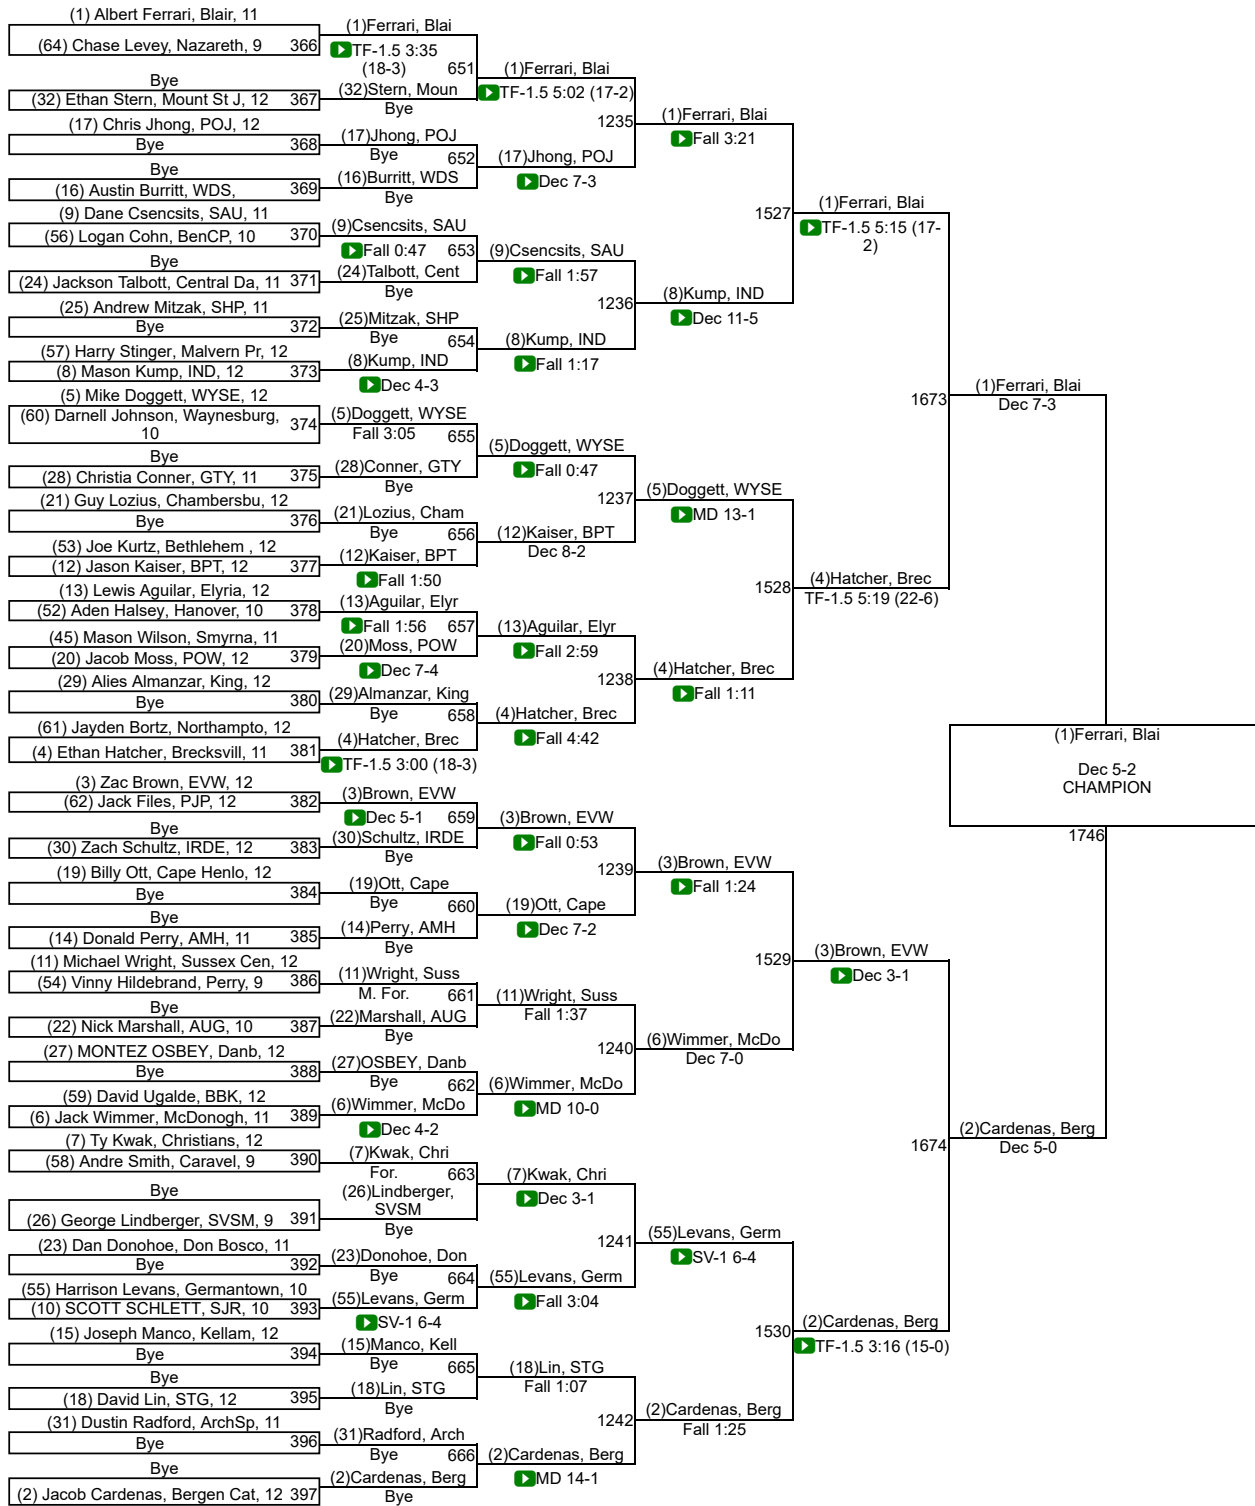

170

26th Annual Beast of the East

182lbs - 26th Annual Beast of the East

26th Annual Beast of the East

195lbs - 26th Annual Beast of the East

26th Annual Beast of the East

220

220lbs - 26th Annual Beast of the East

26th Annual Beast of the East