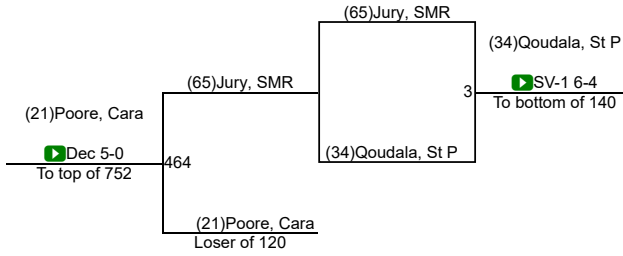

26th Annual Beast of the East

26th Annual Beast of the East

26th Annual Beast of the East

120

126lbs - 26th Annual Beast of the East

26th Annual Beast of the East

132

132lbs - 26th Annual Beast of the East

26th Annual Beast of the East

26th Annual Beast of the East

145lbs - 26th Annual Beast of the East

26th Annual Beast of the East

152

152lbs - 26th Annual Beast of the East

26th Annual Beast of the East

26th Annual Beast of the East

170

26th Annual Beast of the East

182lbs - 26th Annual Beast of the East

26th Annual Beast of the East

195lbs - 26th Annual Beast of the East

26th Annual Beast of the East

220

220lbs - 26th Annual Beast of the East