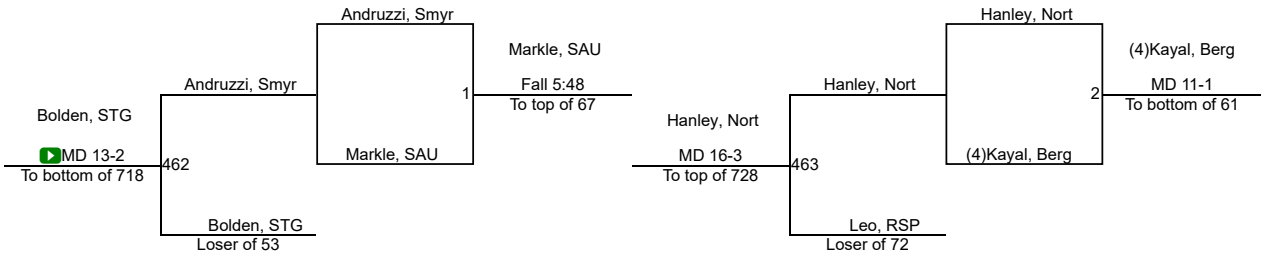

26th Annual Beast of the East

26th Annual Beast of the East

26th Annual Beast of the East

120

126lbs - 26th Annual Beast of the East

26th Annual Beast of the East

132

132lbs - 26th Annual Beast of the East

26th Annual Beast of the East

26th Annual Beast of the East

145lbs - 26th Annual Beast of the East

26th Annual Beast of the East

152

152lbs - 26th Annual Beast of the East

26th Annual Beast of the East

26th Annual Beast of the East