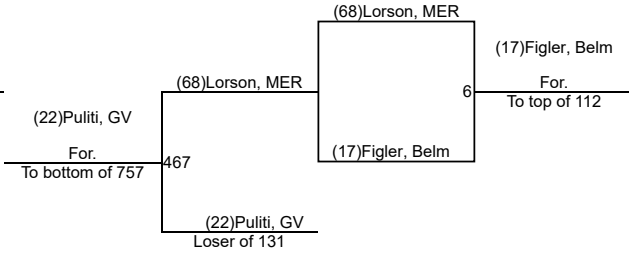

26th Annual Beast of the East

26th Annual Beast of the East

26th Annual Beast of the East

120

126lbs - 26th Annual Beast of the East

26th Annual Beast of the East

132

132lbs - 26th Annual Beast of the East

26th Annual Beast of the East

26th Annual Beast of the East

145lbs - 26th Annual Beast of the East

26th Annual Beast of the East

152

152lbs - 26th Annual Beast of the East

26th Annual Beast of the East

26th Annual Beast of the East