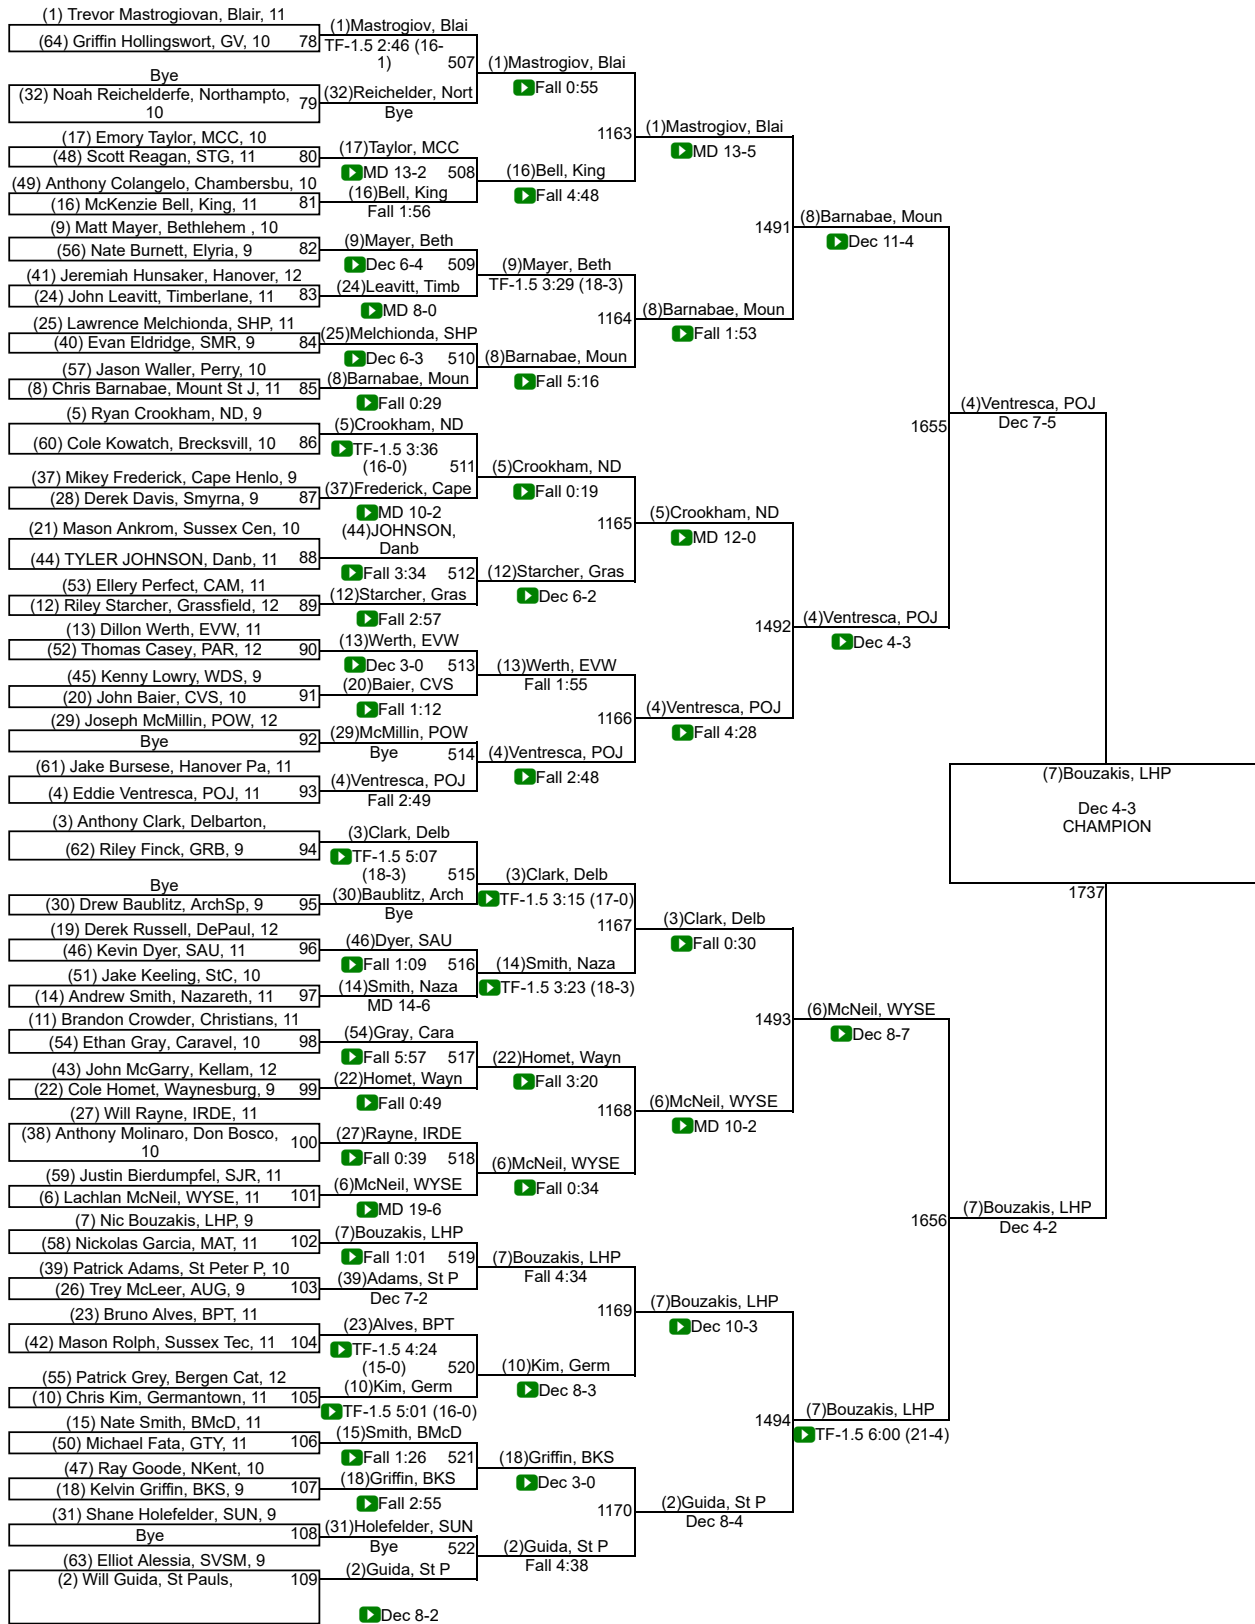

26th Annual Beast of the East

26th Annual Beast of the East

26th Annual Beast of the East

120

126lbs - 26th Annual Beast of the East

26th Annual Beast of the East

132

132lbs - 26th Annual Beast of the East

26th Annual Beast of the East

26th Annual Beast of the East

145lbs - 26th Annual Beast of the East

26th Annual Beast of the East

152

152lbs - 26th Annual Beast of the East

26th Annual Beast of the East

26th Annual Beast of the East

170

26th Annual Beast of the East

182lbs - 26th Annual Beast of the East

26th Annual Beast of the East

195lbs - 26th Annual Beast of the East

26th Annual Beast of the East

220

220lbs - 26th Annual Beast of the East

26th Annual Beast of the East