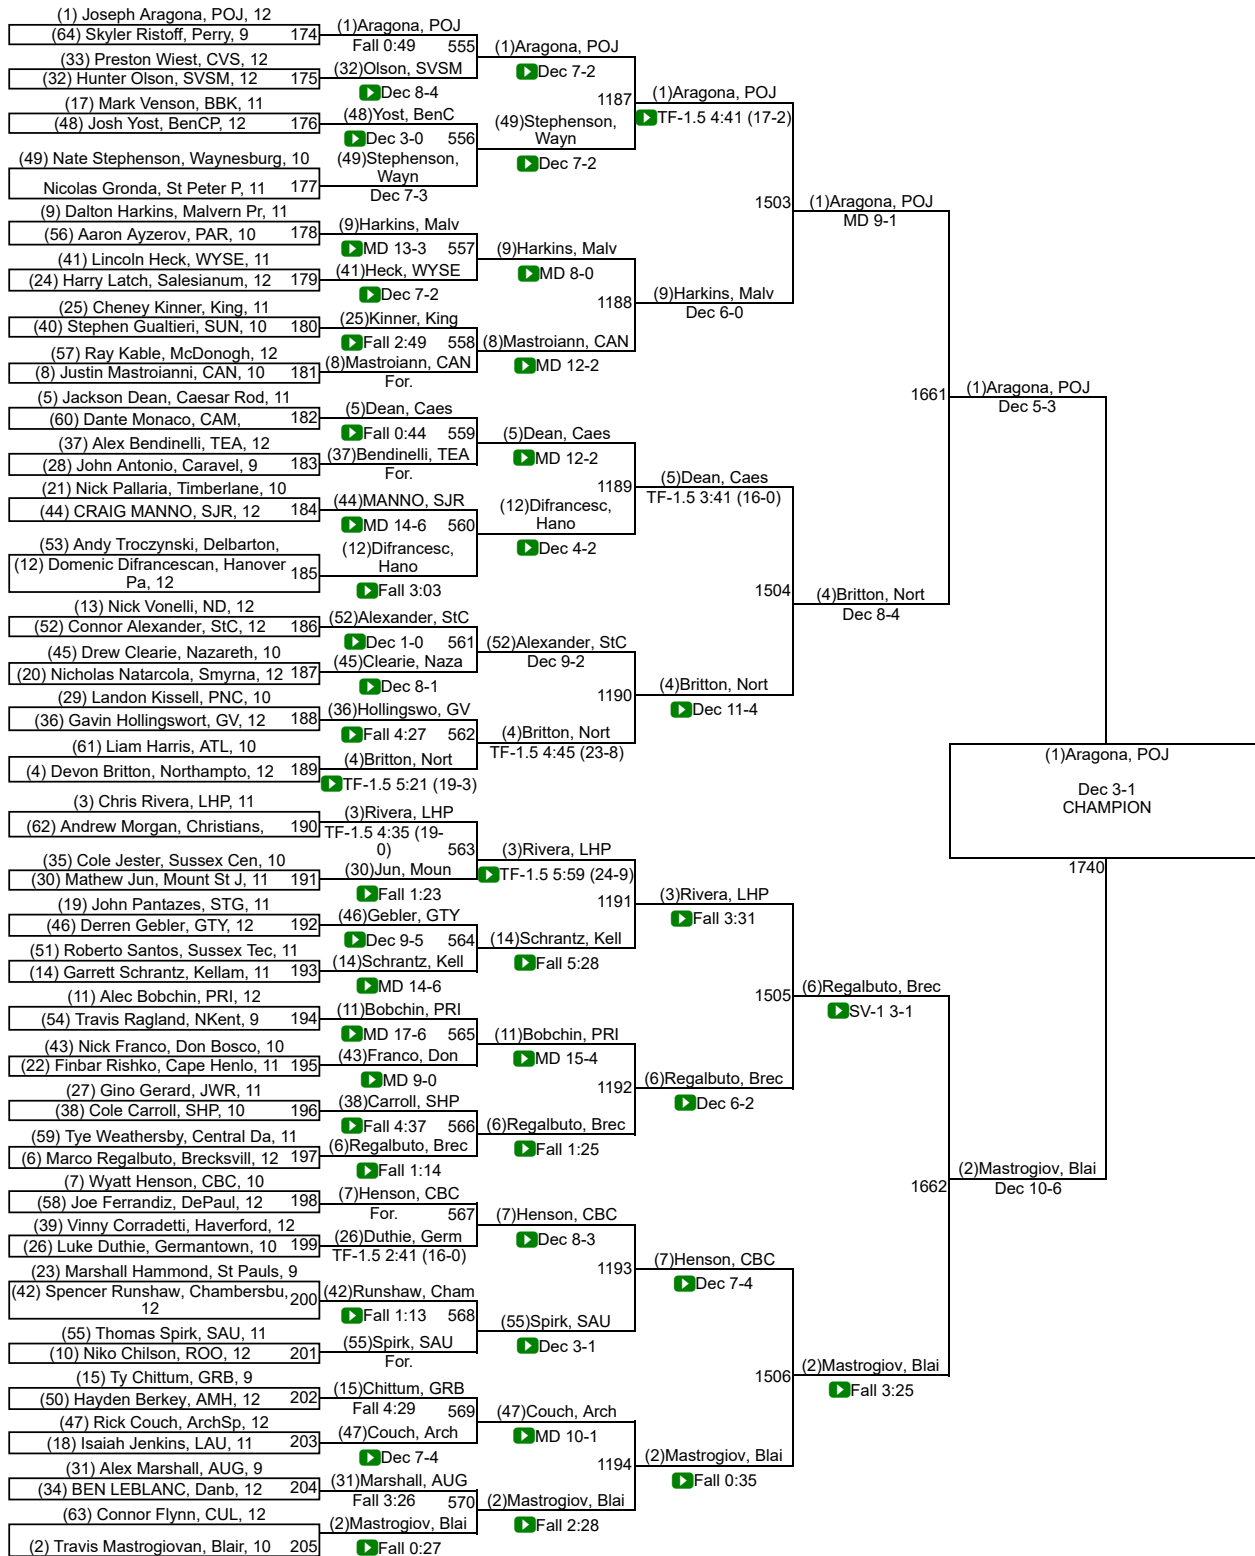

26th Annual Beast of the East

26th Annual Beast of the East

26th Annual Beast of the East

120

126lbs - 26th Annual Beast of the East

26th Annual Beast of the East

132

132lbs - 26th Annual Beast of the East

26th Annual Beast of the East

26th Annual Beast of the East

145lbs - 26th Annual Beast of the East

26th Annual Beast of the East

152

152lbs - 26th Annual Beast of the East

26th Annual Beast of the East

26th Annual Beast of the East

170

26th Annual Beast of the East

182lbs - 26th Annual Beast of the East

26th Annual Beast of the East

195lbs - 26th Annual Beast of the East

26th Annual Beast of the East

220

220lbs - 26th Annual Beast of the East

26th Annual Beast of the East