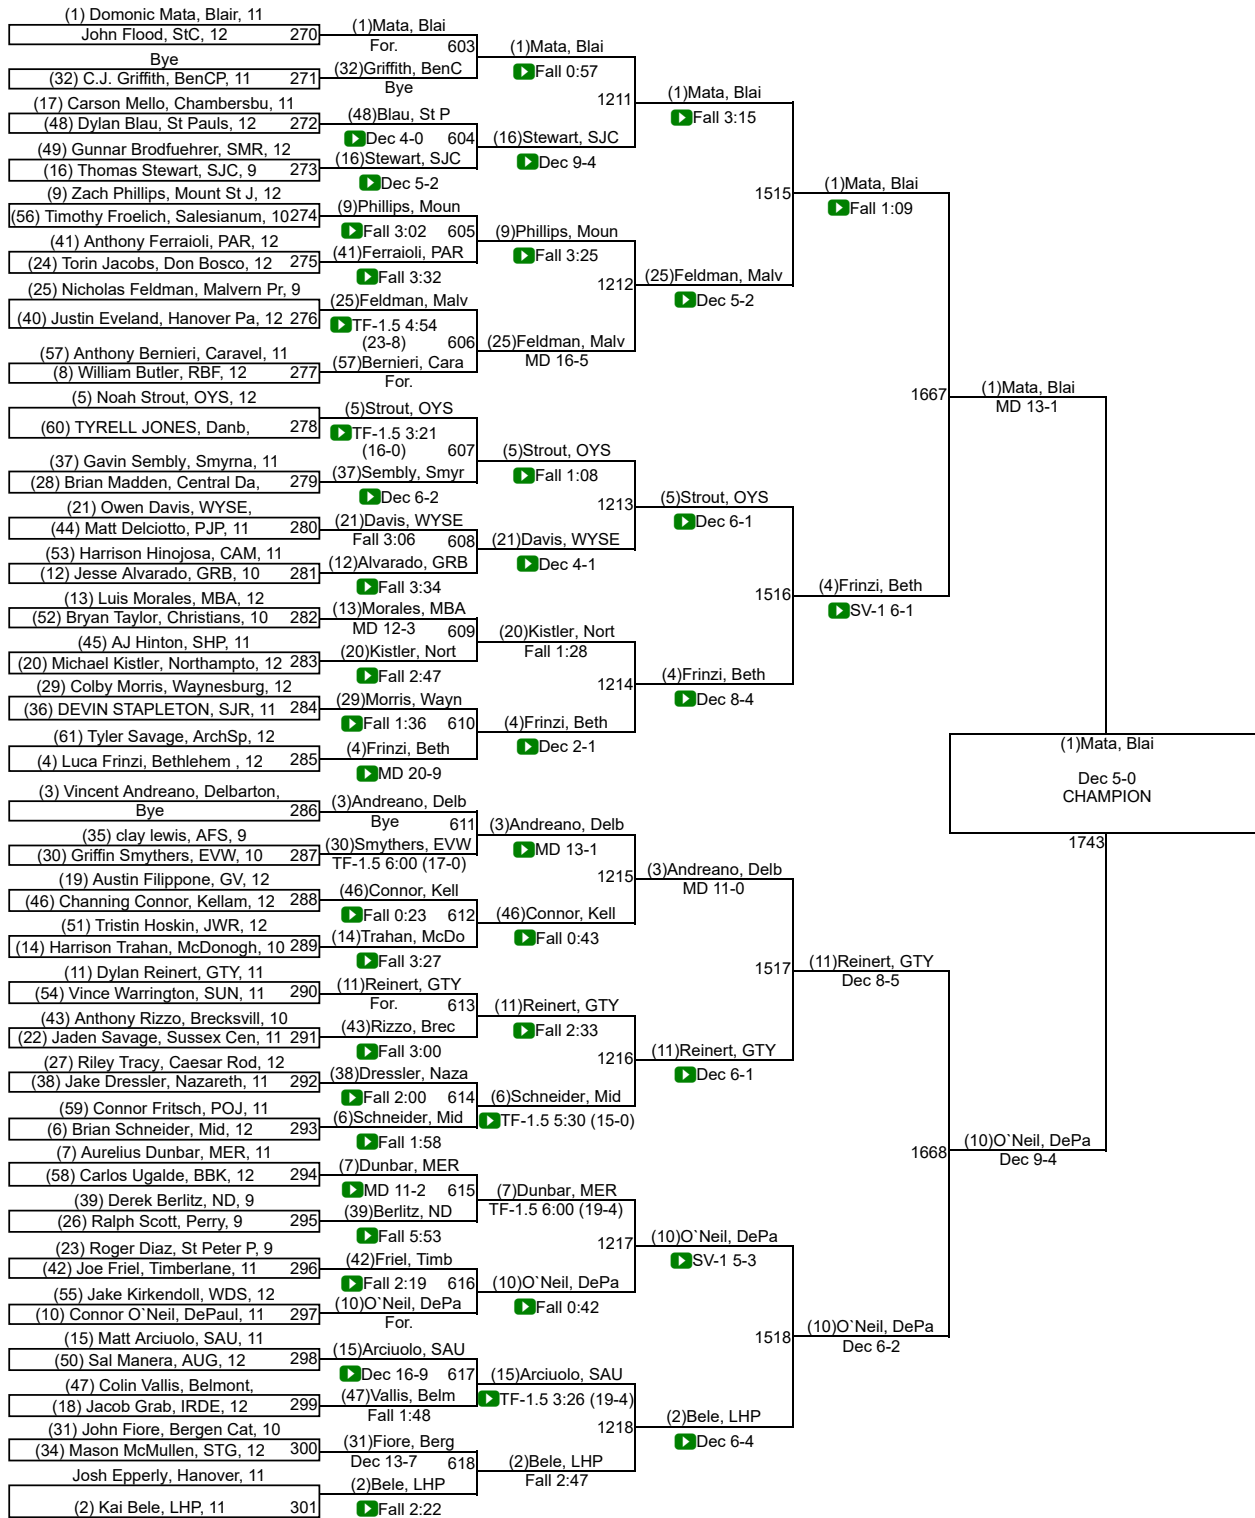

26th Annual Beast of the East

26th Annual Beast of the East

26th Annual Beast of the East

120

126lbs - 26th Annual Beast of the East

26th Annual Beast of the East

132

132lbs - 26th Annual Beast of the East

26th Annual Beast of the East

26th Annual Beast of the East

145lbs - 26th Annual Beast of the East

26th Annual Beast of the East

152

152lbs - 26th Annual Beast of the East

26th Annual Beast of the East

26th Annual Beast of the East

170

26th Annual Beast of the East

182lbs - 26th Annual Beast of the East

26th Annual Beast of the East

195lbs - 26th Annual Beast of the East

26th Annual Beast of the East

220

220lbs - 26th Annual Beast of the East

26th Annual Beast of the East