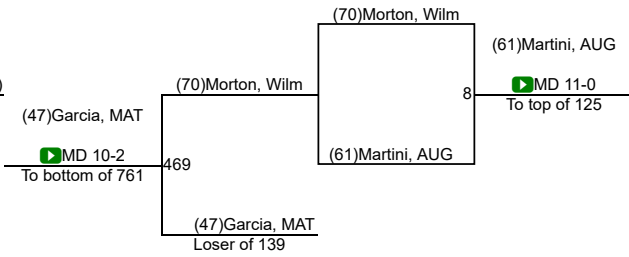

26th Annual Beast of the East

26th Annual Beast of the East

26th Annual Beast of the East

120

126lbs - 26th Annual Beast of the East

26th Annual Beast of the East

132

132lbs - 26th Annual Beast of the East

26th Annual Beast of the East

26th Annual Beast of the East

145lbs - 26th Annual Beast of the East

26th Annual Beast of the East

152

152lbs - 26th Annual Beast of the East

26th Annual Beast of the East

26th Annual Beast of the East

170

26th Annual Beast of the East

182lbs - 26th Annual Beast of the East

26th Annual Beast of the East

195lbs - 26th Annual Beast of the East

26th Annual Beast of the East

220

220lbs - 26th Annual Beast of the East