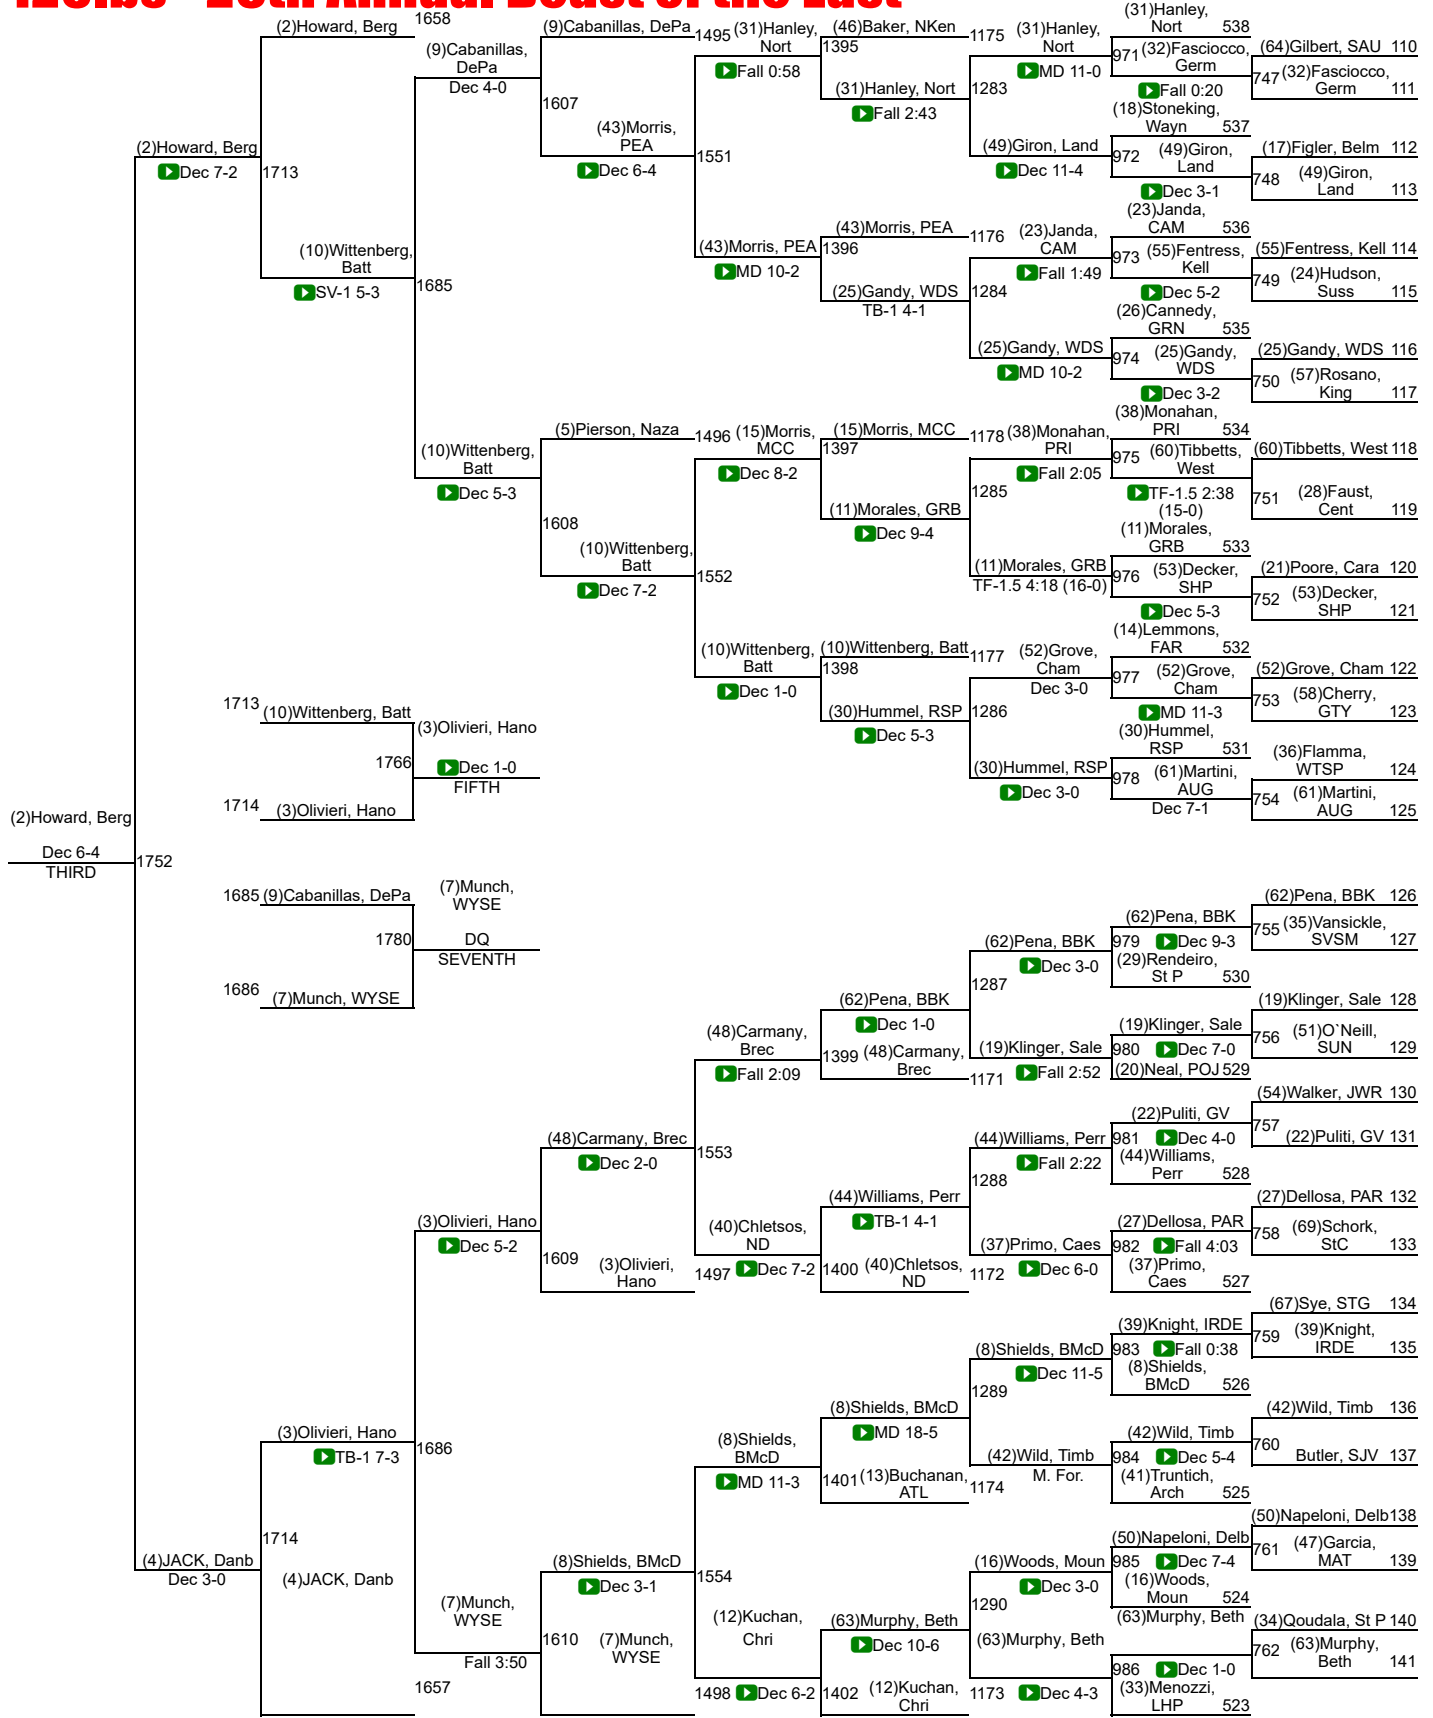

26th Annual Beast of the East

26th Annual Beast of the East

26th Annual Beast of the East

120

126lbs - 26th Annual Beast of the East

26th Annual Beast of the East

132

132lbs - 26th Annual Beast of the East

26th Annual Beast of the East

26th Annual Beast of the East

145lbs - 26th Annual Beast of the East

26th Annual Beast of the East

152

152lbs - 26th Annual Beast of the East

26th Annual Beast of the East

26th Annual Beast of the East

170

26th Annual Beast of the East

182lbs - 26th Annual Beast of the East

26th Annual Beast of the East

195lbs - 26th Annual Beast of the East

26th Annual Beast of the East

220

220lbs - 26th Annual Beast of the East

26th Annual Beast of the East