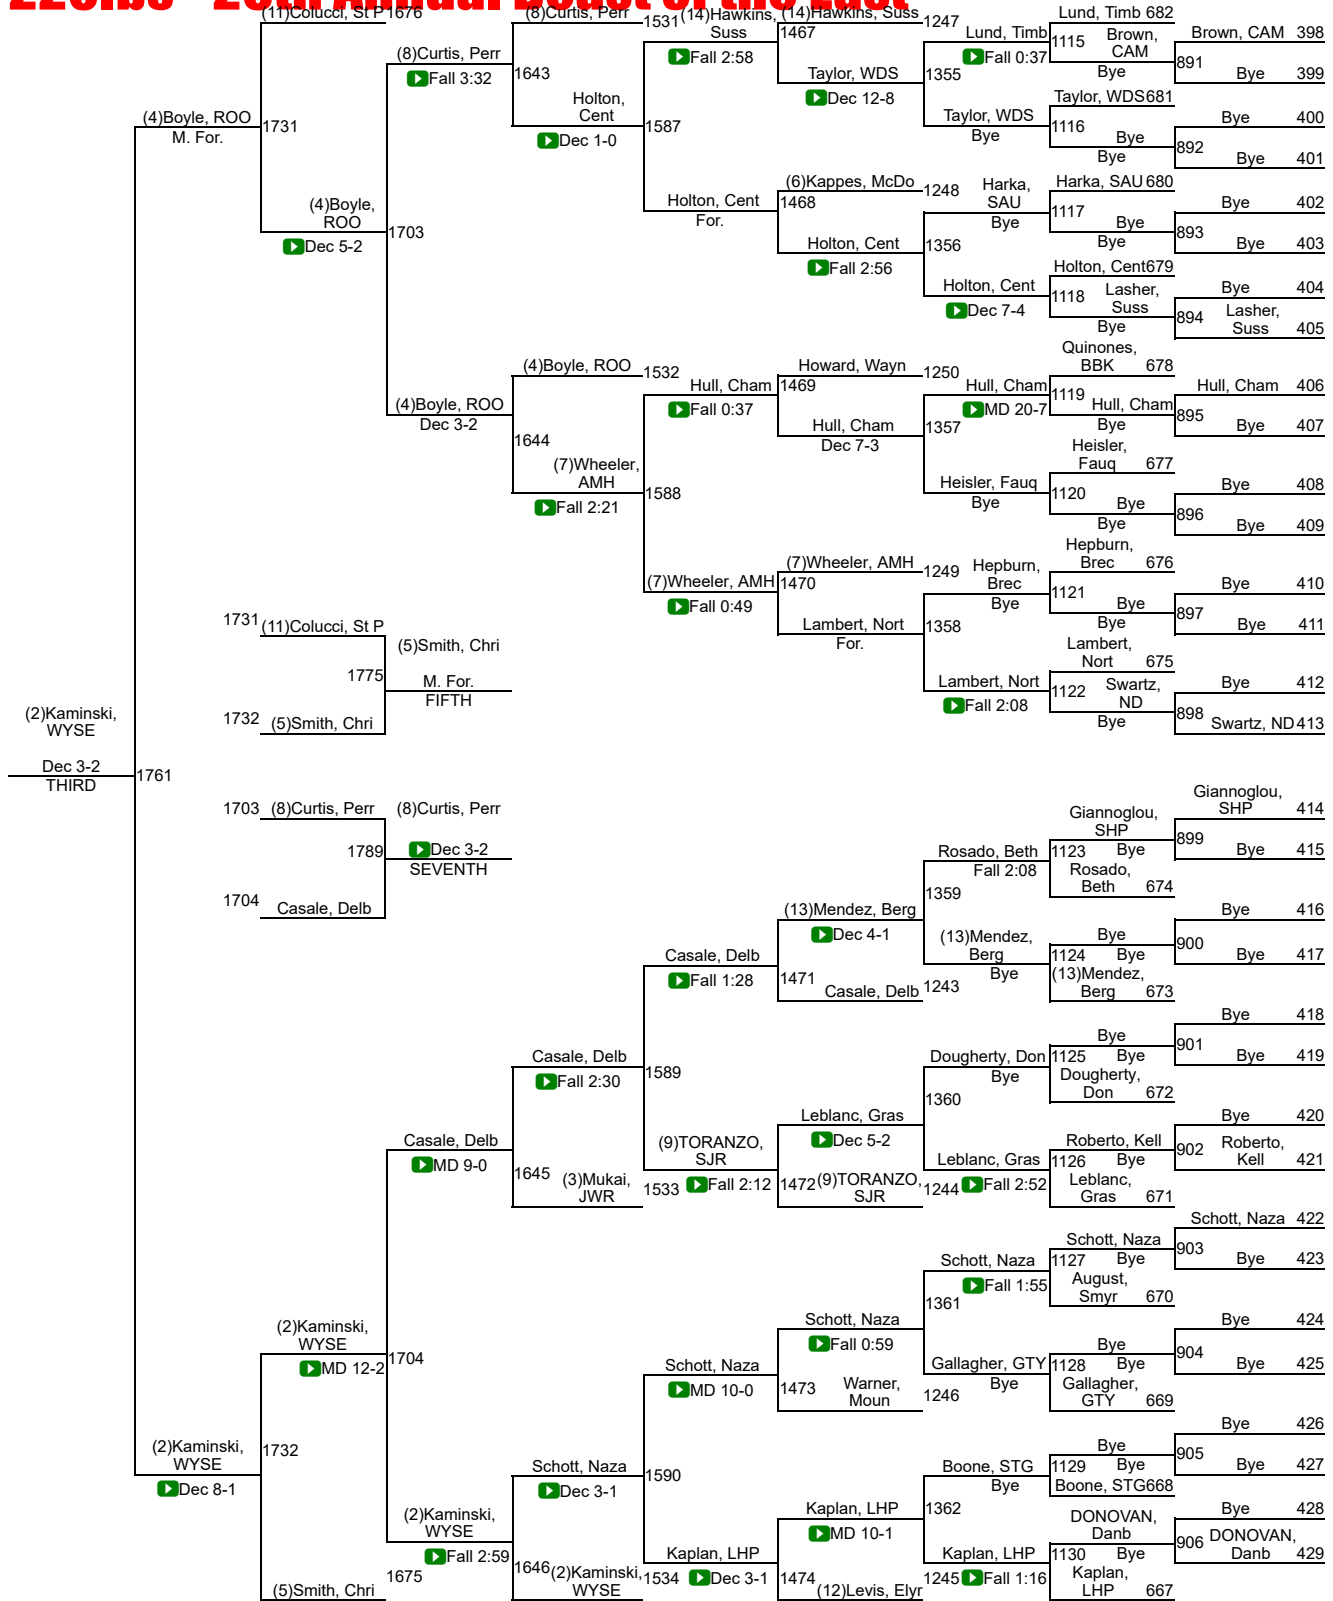

26th Annual Beast of the East

26th Annual Beast of the East

26th Annual Beast of the East

120

126lbs - 26th Annual Beast of the East

26th Annual Beast of the East

132

132lbs - 26th Annual Beast of the East

26th Annual Beast of the East

26th Annual Beast of the East

145lbs - 26th Annual Beast of the East

26th Annual Beast of the East

152

152lbs - 26th Annual Beast of the East

26th Annual Beast of the East

26th Annual Beast of the East

170

26th Annual Beast of the East

182lbs - 26th Annual Beast of the East

26th Annual Beast of the East

195lbs - 26th Annual Beast of the East

26th Annual Beast of the East

220

220lbs - 26th Annual Beast of the East

26th Annual Beast of the East