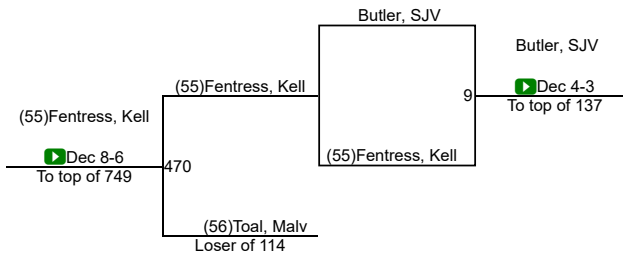

26th Annual Beast of the East

26th Annual Beast of the East

26th Annual Beast of the East

120

126lbs - 26th Annual Beast of the East

26th Annual Beast of the East

132

132lbs - 26th Annual Beast of the East

26th Annual Beast of the East

26th Annual Beast of the East

145lbs - 26th Annual Beast of the East

26th Annual Beast of the East

152

152lbs - 26th Annual Beast of the East

26th Annual Beast of the East

26th Annual Beast of the East

170

26th Annual Beast of the East

182lbs - 26th Annual Beast of the East

26th Annual Beast of the East

195lbs - 26th Annual Beast of the East

26th Annual Beast of the East

220

220lbs - 26th Annual Beast of the East