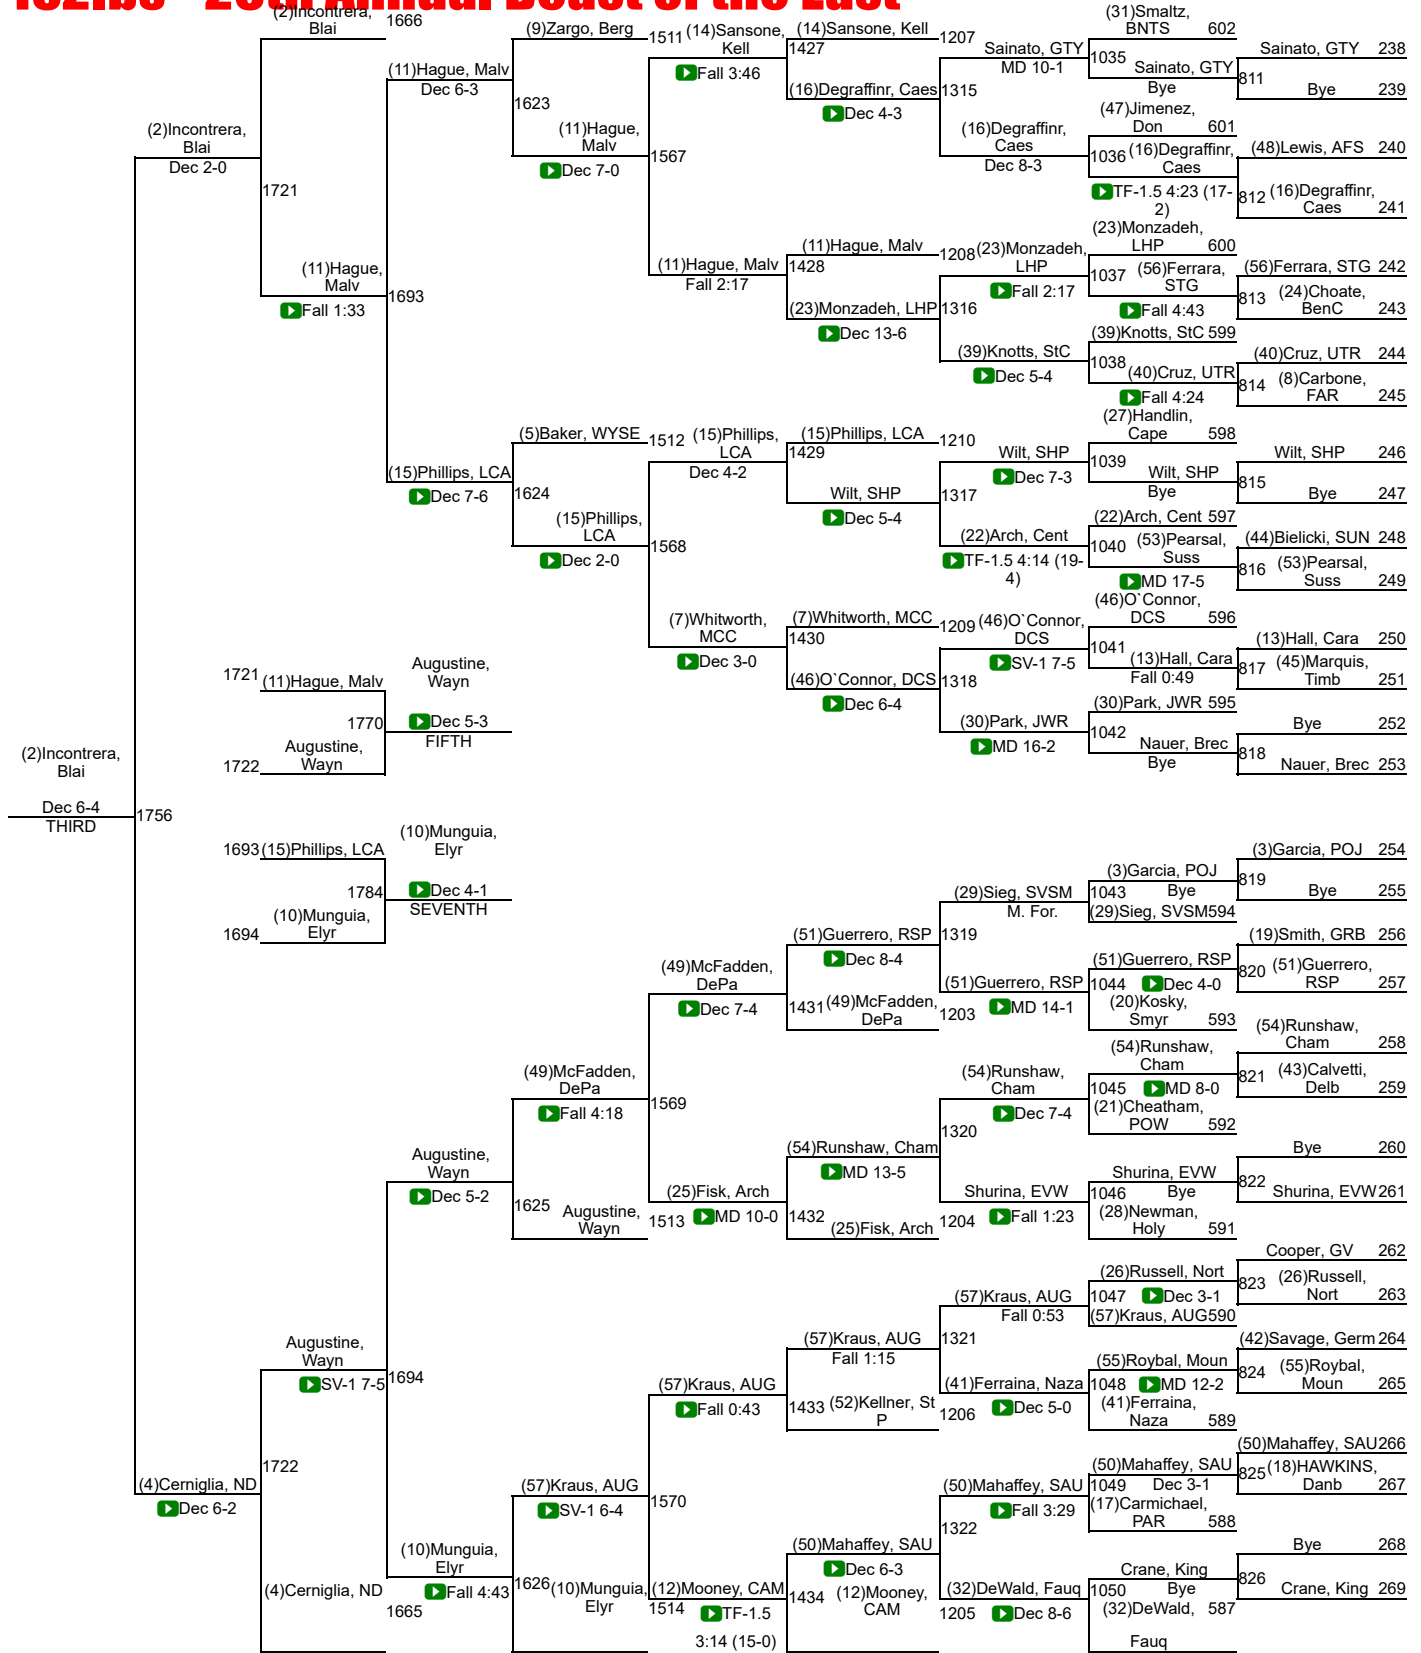

26th Annual Beast of the East

26th Annual Beast of the East

26th Annual Beast of the East

120

126lbs - 26th Annual Beast of the East

26th Annual Beast of the East

132

132lbs - 26th Annual Beast of the East

26th Annual Beast of the East

26th Annual Beast of the East

145lbs - 26th Annual Beast of the East

26th Annual Beast of the East

152

152lbs - 26th Annual Beast of the East

26th Annual Beast of the East

26th Annual Beast of the East

170

26th Annual Beast of the East

182lbs - 26th Annual Beast of the East

26th Annual Beast of the East

195lbs - 26th Annual Beast of the East

26th Annual Beast of the East

220

220lbs - 26th Annual Beast of the East

26th Annual Beast of the East