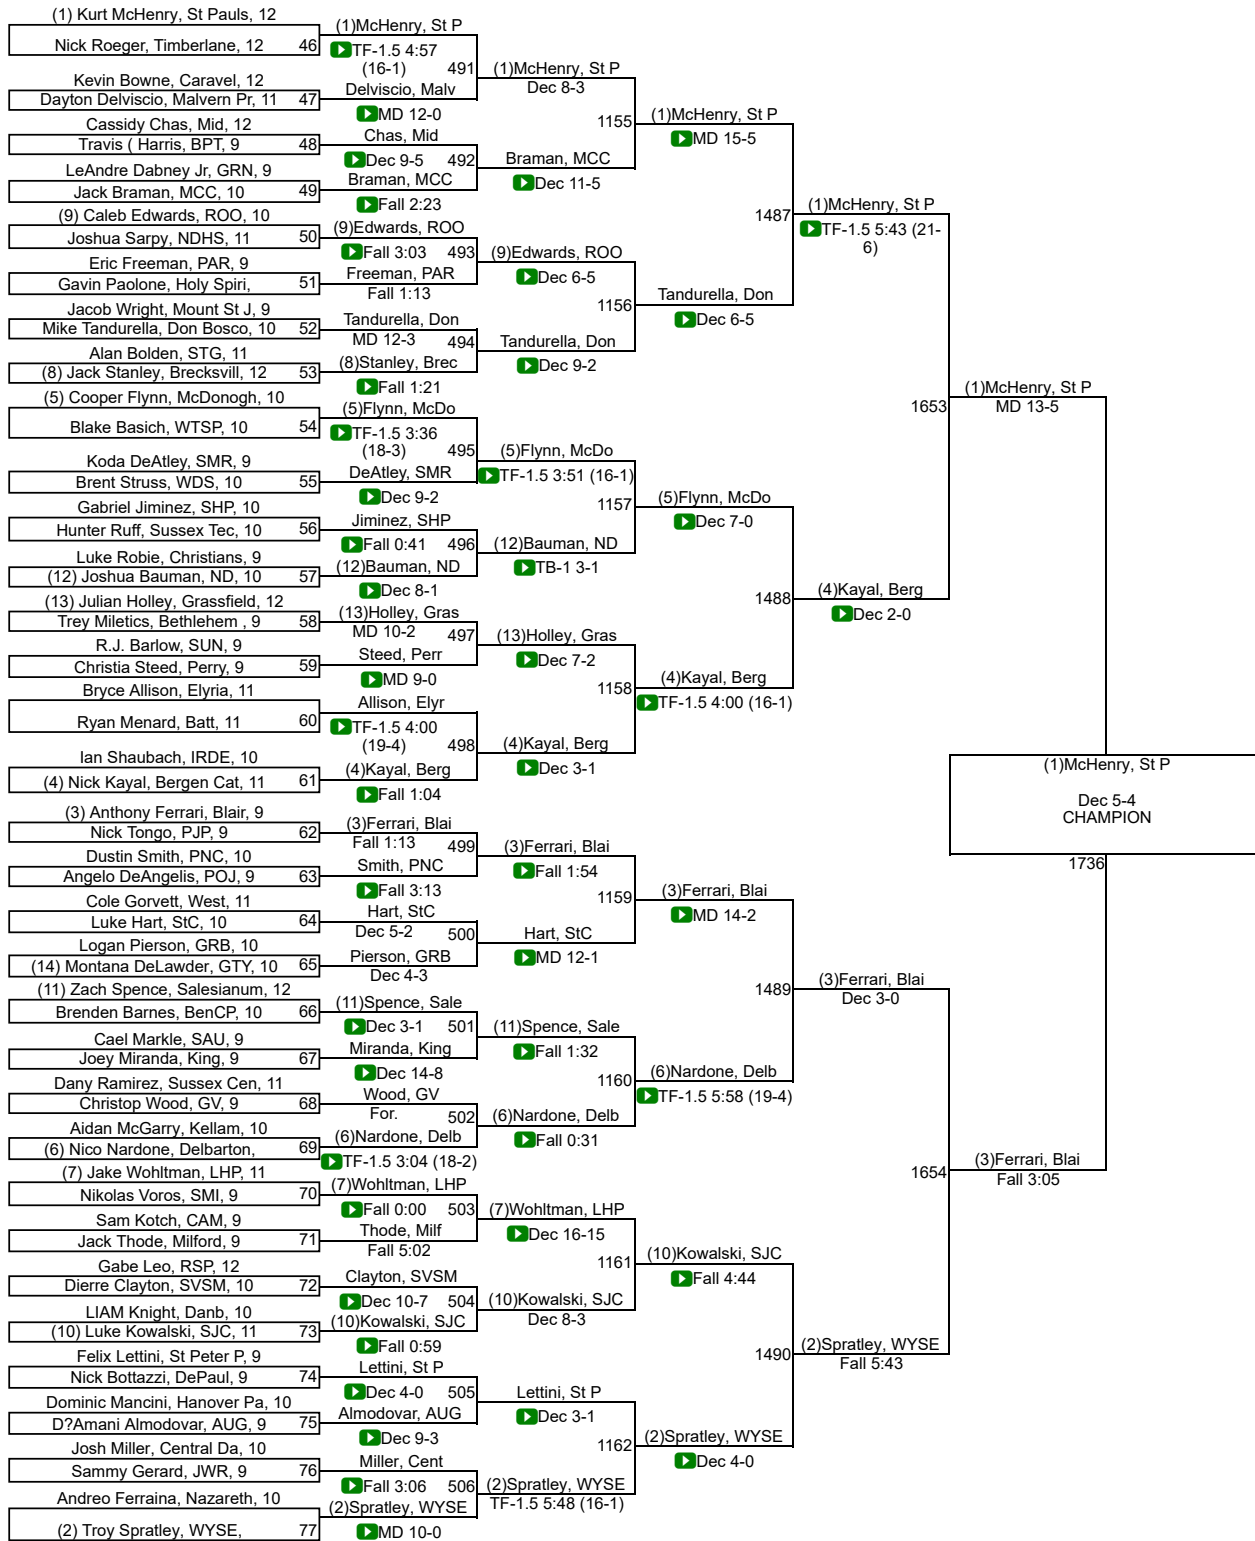

26th Annual Beast of the East

26th Annual Beast of the East

26th Annual Beast of the East

120

126lbs - 26th Annual Beast of the East

26th Annual Beast of the East

132

132lbs - 26th Annual Beast of the East

26th Annual Beast of the East

26th Annual Beast of the East

145lbs - 26th Annual Beast of the East

26th Annual Beast of the East

152

152lbs - 26th Annual Beast of the East

26th Annual Beast of the East

26th Annual Beast of the East

170

26th Annual Beast of the East

182lbs - 26th Annual Beast of the East

26th Annual Beast of the East

195lbs - 26th Annual Beast of the East

26th Annual Beast of the East

220

220lbs - 26th Annual Beast of the East

26th Annual Beast of the East