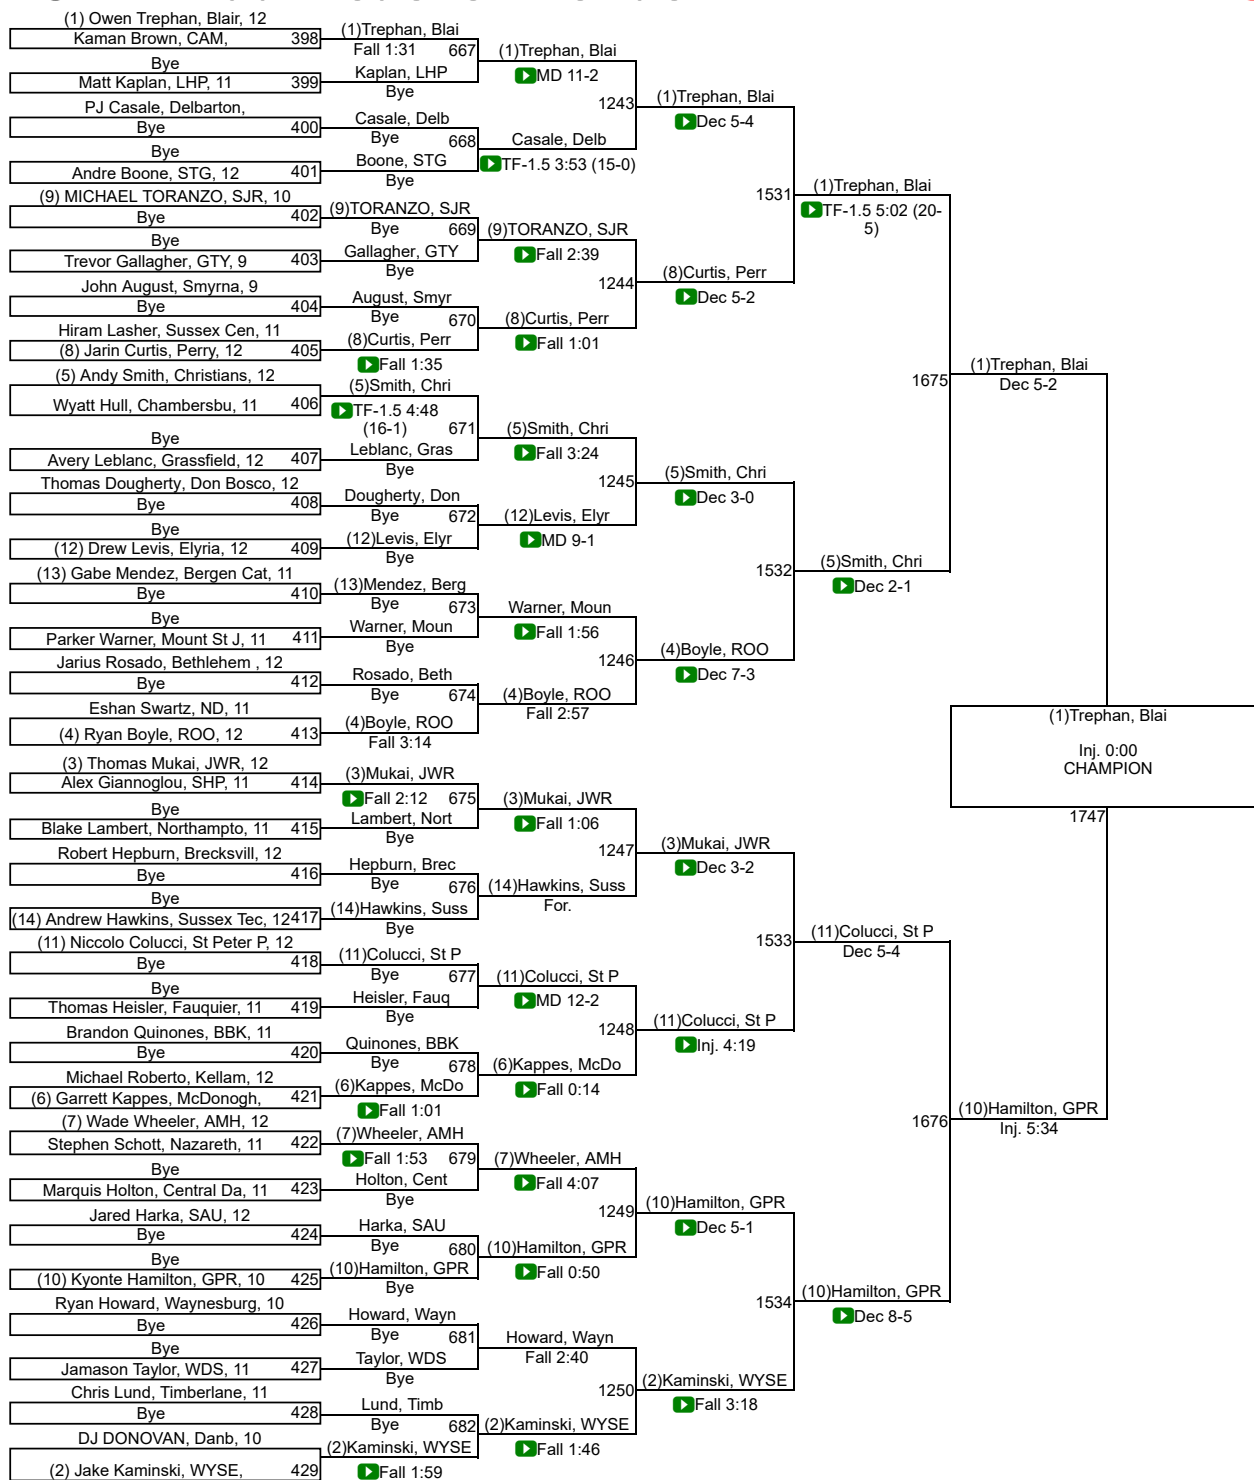

170

26th Annual Beast of the East

182lbs - 26th Annual Beast of the East

26th Annual Beast of the East

195lbs - 26th Annual Beast of the East

26th Annual Beast of the East

220

220lbs - 26th Annual Beast of the East

26th Annual Beast of the East