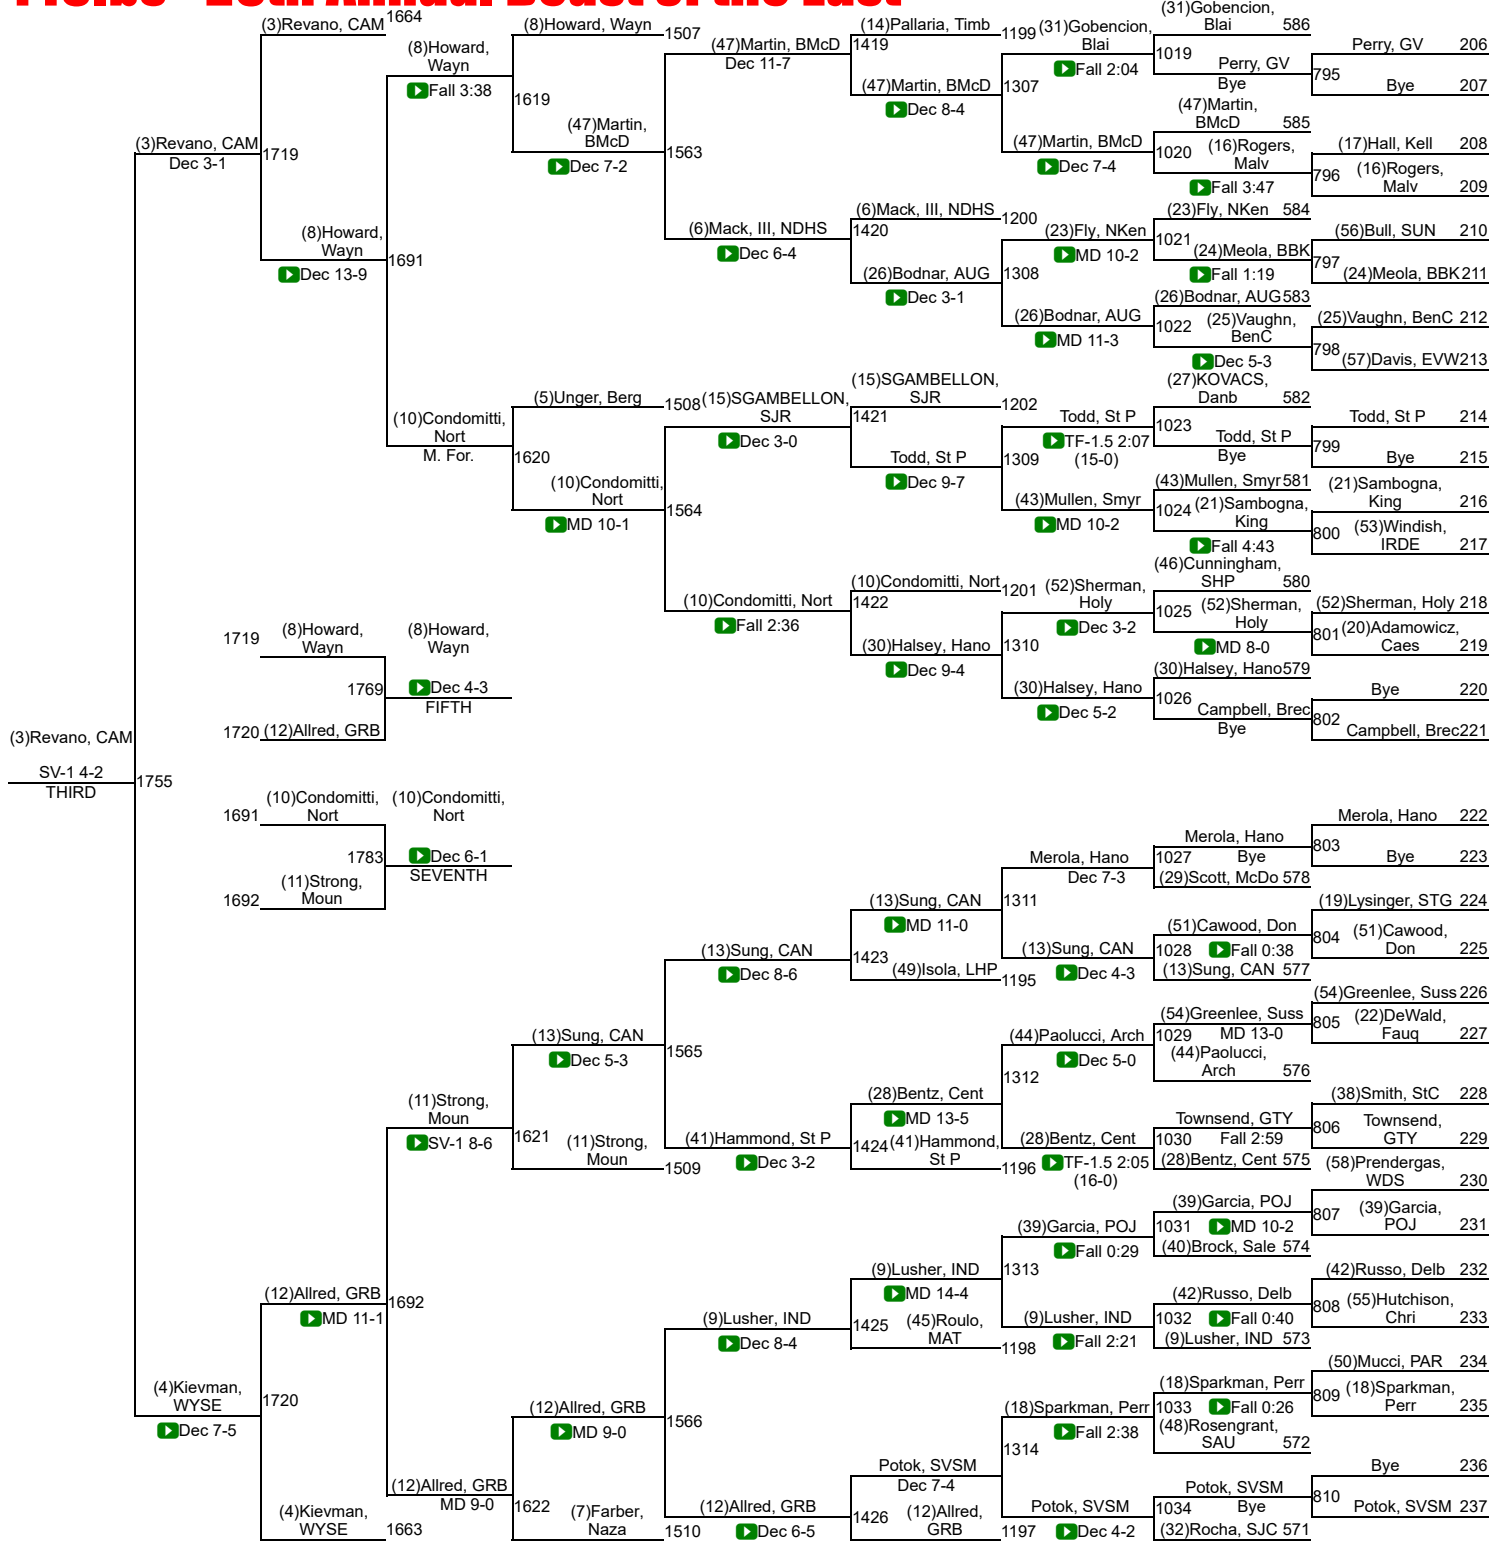

26th Annual Beast of the East

26th Annual Beast of the East

26th Annual Beast of the East

120

126lbs - 26th Annual Beast of the East

26th Annual Beast of the East

132

132lbs - 26th Annual Beast of the East

26th Annual Beast of the East

26th Annual Beast of the East

145lbs - 26th Annual Beast of the East

26th Annual Beast of the East

152

152lbs - 26th Annual Beast of the East

26th Annual Beast of the East

26th Annual Beast of the East

170

26th Annual Beast of the East

182lbs - 26th Annual Beast of the East

26th Annual Beast of the East

195lbs - 26th Annual Beast of the East

26th Annual Beast of the East

220

220lbs - 26th Annual Beast of the East

26th Annual Beast of the East