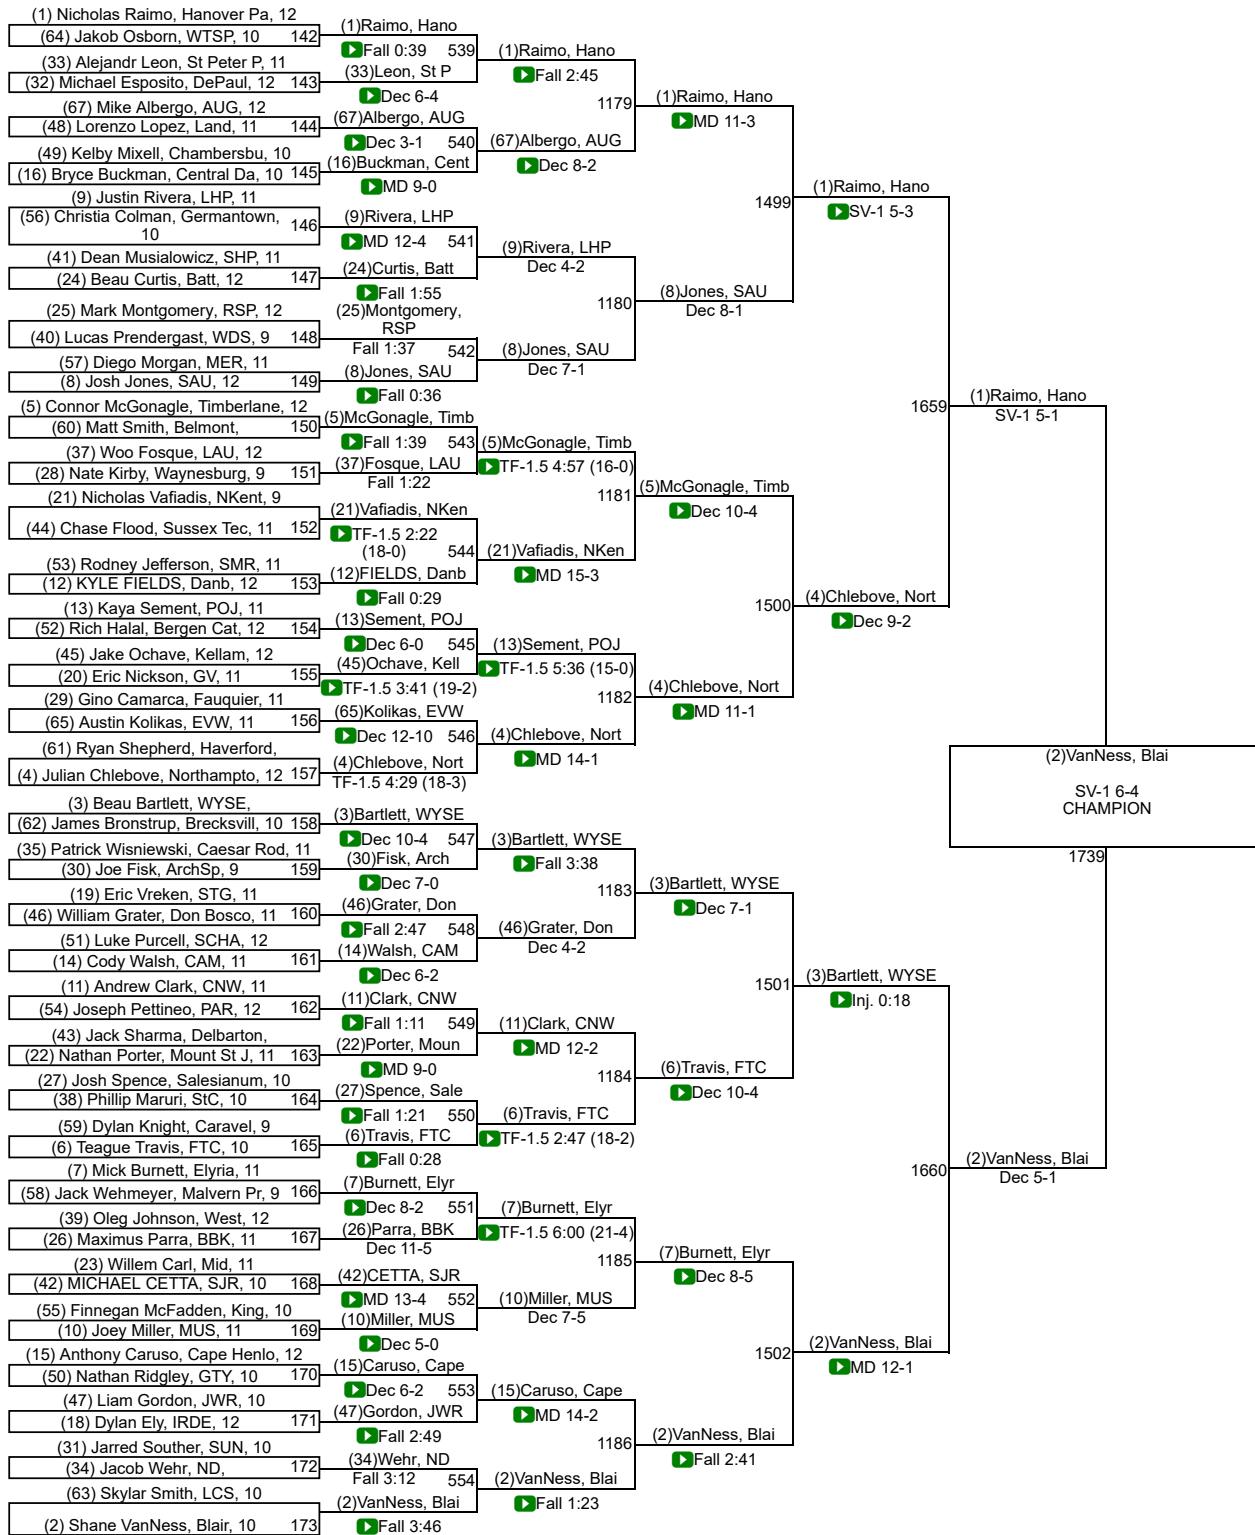

26th Annual Beast of the East

26th Annual Beast of the East

26th Annual Beast of the East

120

126lbs - 26th Annual Beast of the East

26th Annual Beast of the East

132

132lbs - 26th Annual Beast of the East

26th Annual Beast of the East

26th Annual Beast of the East

145lbs - 26th Annual Beast of the East

26th Annual Beast of the East

152

152lbs - 26th Annual Beast of the East

26th Annual Beast of the East

26th Annual Beast of the East

170

26th Annual Beast of the East

182lbs - 26th Annual Beast of the East

26th Annual Beast of the East

195lbs - 26th Annual Beast of the East

26th Annual Beast of the East

220

220lbs - 26th Annual Beast of the East

26th Annual Beast of the East