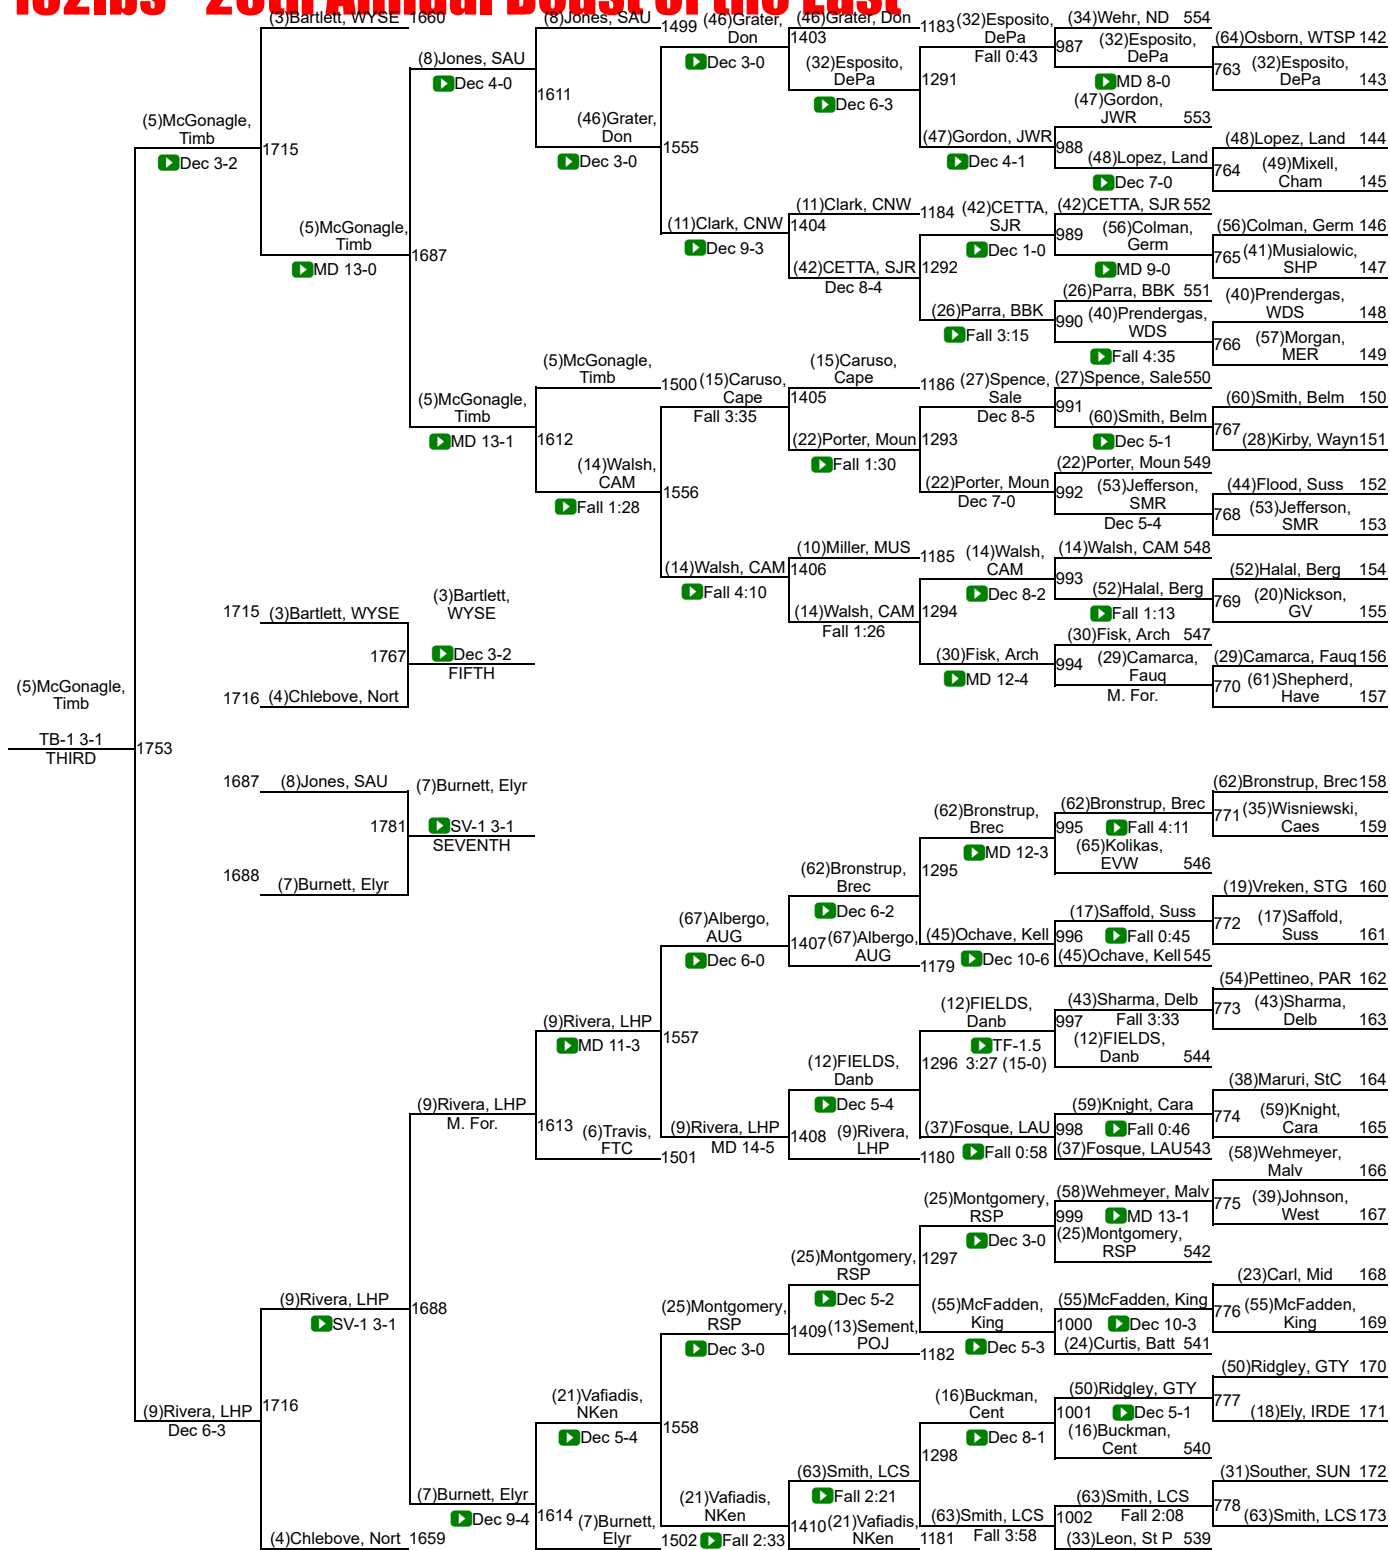

26th Annual Beast of the East

26th Annual Beast of the East

26th Annual Beast of the East

120

126lbs - 26th Annual Beast of the East

26th Annual Beast of the East

132

132lbs - 26th Annual Beast of the East

26th Annual Beast of the East

26th Annual Beast of the East

145lbs - 26th Annual Beast of the East

26th Annual Beast of the East

152

152lbs - 26th Annual Beast of the East

26th Annual Beast of the East

26th Annual Beast of the East

170

26th Annual Beast of the East

182lbs - 26th Annual Beast of the East

26th Annual Beast of the East

195lbs - 26th Annual Beast of the East

26th Annual Beast of the East

220

220lbs - 26th Annual Beast of the East

26th Annual Beast of the East