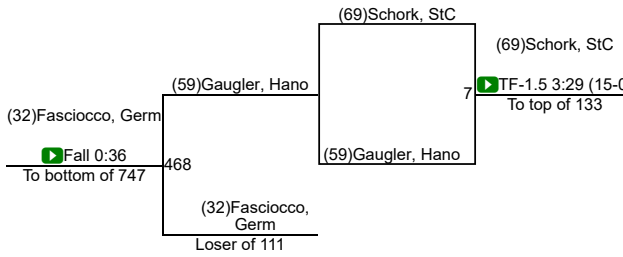

26th Annual Beast of the East

26th Annual Beast of the East

26th Annual Beast of the East

120

126lbs - 26th Annual Beast of the East

26th Annual Beast of the East

132

132lbs - 26th Annual Beast of the East

26th Annual Beast of the East

26th Annual Beast of the East

145lbs - 26th Annual Beast of the East

26th Annual Beast of the East

152

152lbs - 26th Annual Beast of the East

26th Annual Beast of the East

26th Annual Beast of the East